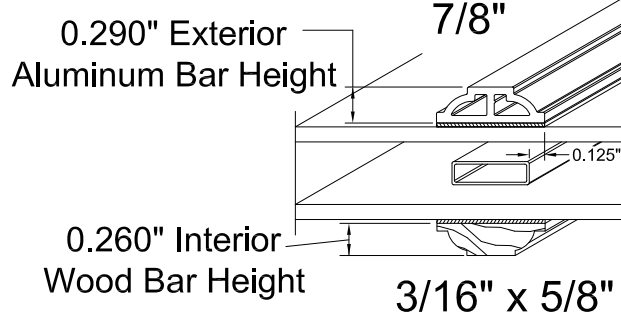

*7/8" HDL Bar Offering*

*Premium Double Hung,  
Energy Saver & Kingsview  
Products*

*Prrime & Wood Products  
(Exclude Wood Double Hung  
& Patio Doors)*

*Prrime & Wood  
Double Hung  
Products*

*Prrime & Wood  
Patio Doors  
Products*