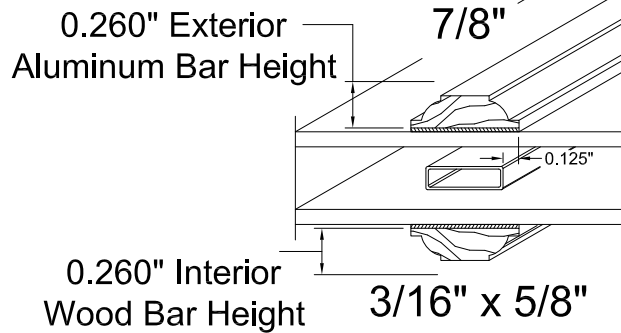

*7/8" HDL Bar Offering*

*Premium Double Hung,  
Energy Saver & Kingsview  
Products*

*Prrime & Wood Products  
(Exclude Wood Double Hung  
& Patio Doors)*

*Prrime & Wood  
Double Hung  
Products*

*Prrime & Wood  
Patio Doors  
Products*