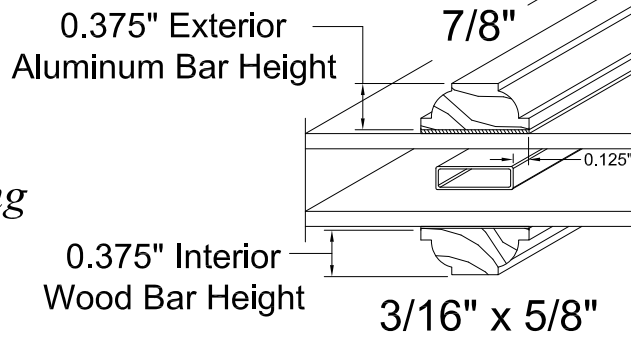

*7/8" HDL Bar Offering*

*Premium Double Hung,  
Energy Saver & Kingsview  
Products*

*Prrime & Wood Products  
(Exclude Wood Double Hung  
& Patio Doors)*

*Prrime & Wood  
Double Hung  
Products*

*Prrime & Wood  
Patio Doors  
Products*