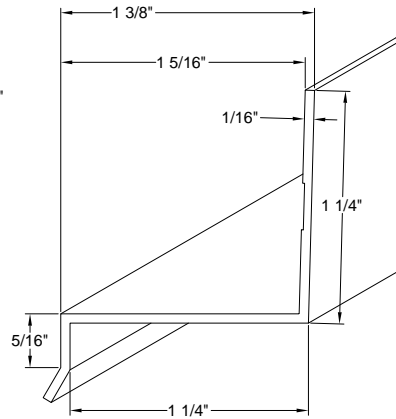

Not to Scale

ALUMINUM DRIP CAP - STANDARD

Part No:

COLOR	12'
WHITE	023857
BRONZE	023858
SAND	023859
GREEN	032032
EGGSHELL	072799
BRK RED	072971
JET BLACK	095277

IN-PLACE DETAIL Clad/Wood Casement unit shown, all others similar.