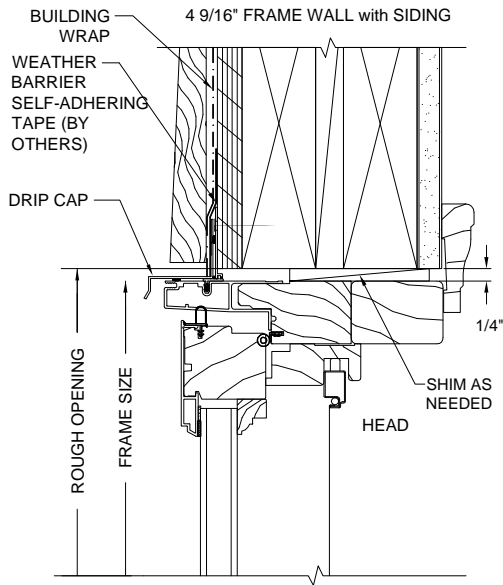

Not to Scale

ALUMINUM DRIP CAP - STANDARD

Part No:

COLOR	12'
WHITE	023857
BRONZE	023858
SAND	023859
GREEN	032032
EGGSHELL	072799
BRK RED	072971
JET BLACK	095277

IN-PLACE DETAIL Clad/Wood Casement unit shown, all others similar.