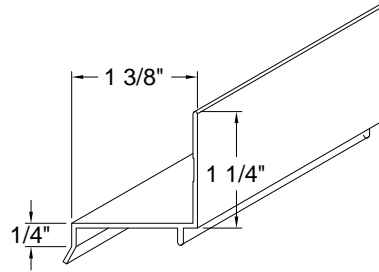

Aluminum/Wood Product Accessories Parts Catalog & Installation Suggestions

Scale: Drawn 1"=1", Printed Not to Scale

DIRECT SET & CIRCLE TOP DRIP CAP

Usage: Installation of Clad units only

Part No:	COLOR	20'
	WHITE	023815
	BRONZE	023816
	SAND	023817
	GREEN	031992
	EGGSHELL	072685
	BRK RED	072857
	JET BLACK	095348

NOTE: DRIP CAP IS APPLIED TO UNITS LESS THAN 100" IN HEIGHT
UNITS OVER 100" DRIP CAP WILL BE SHIPPED SEPARATELY
(A SEPARATE LINE ITEM WILL BE REQUIRED TO SHIP SEPARATELY)
(EXCLUDING IMPACT)