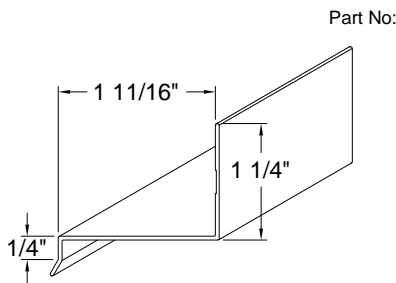

*Aluminum Drip Cap Without Leg for
Sliding Patio Doors*

COLOR	12'
WHITE	024635
BRONZE	024636
SAND	024646
GREEN	032015
EGGSHELL	072704
BRK RED	072876
JET BLACK	095353

WALL THICKNESS = 0.040
ALL CORNERS 0.015 RADIUS