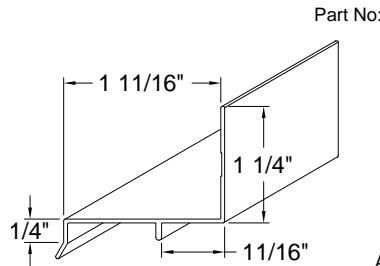

*Aluminum Drip Cap With Leg for
Sliding Patio Doors*

COLOR	12'
WHITE	024650
BRONZE	024651
SAND	024652
GREEN	032017
EGGSHELL	072706
BRK RED	072878
JET BLACK	095354

WALL THICKNESS = 0.040
ALL CORNERS 0.015 RADIUS