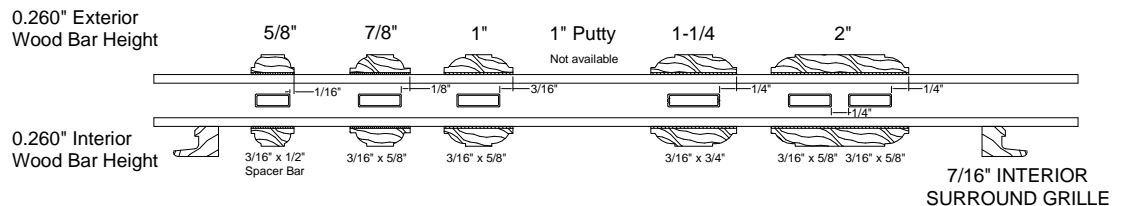

All-Wood: Single/Double Hung