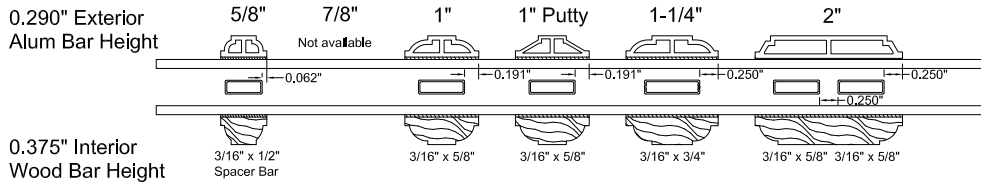

Classic Clad Products Excludes: Direct Set/Circle Top & Sliding Window