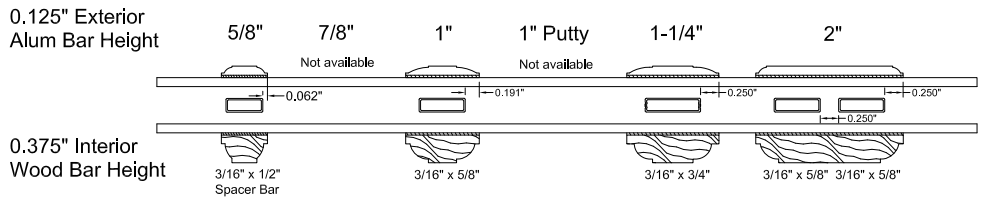

HDL, Surround and KD Grille Bar Chart

Premium Double Hung, Energy Saver, Kingsview Products & Monument

Classic Clad Products Excludes: Direct Set/Circle Top & Sliding Window

Classic Clad Products Direct Set/Circle Top & Sliding Window