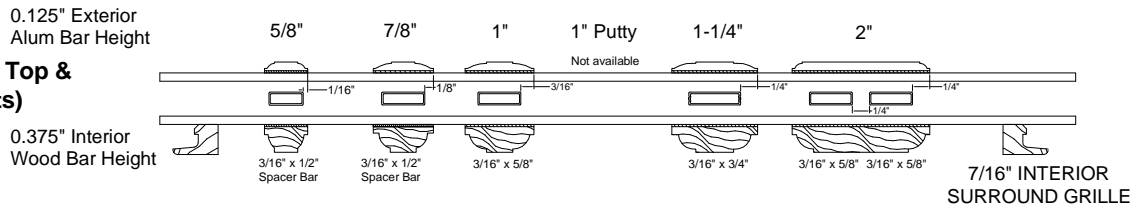

Clad Direct Set/Circle Top & (Classic Clad Products)