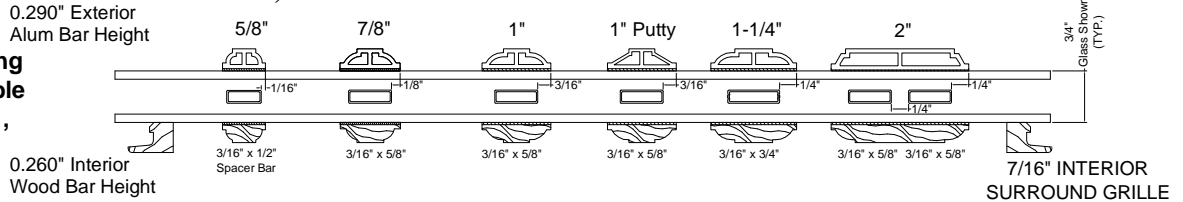

SDL, Surround and KD Grille Bar Chart

Clad Sliding & Swing Doors, Single/Double Hung & Monument, H3 CA / AW / DH Products