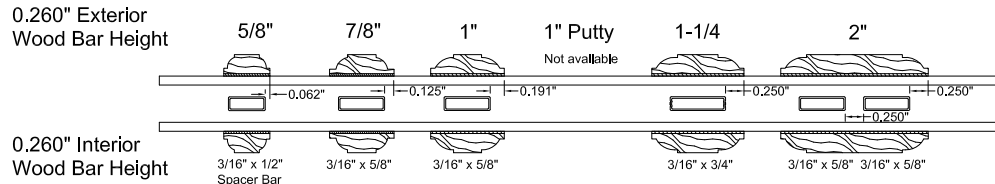

Primed & Wood Double Hung Window Products