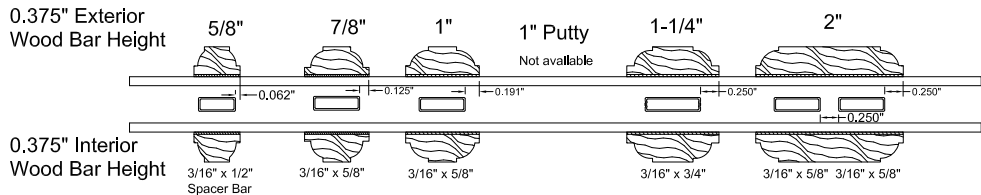

Primed & Wood Products Excludes: Wood Double Hung & Wood Patio Doors