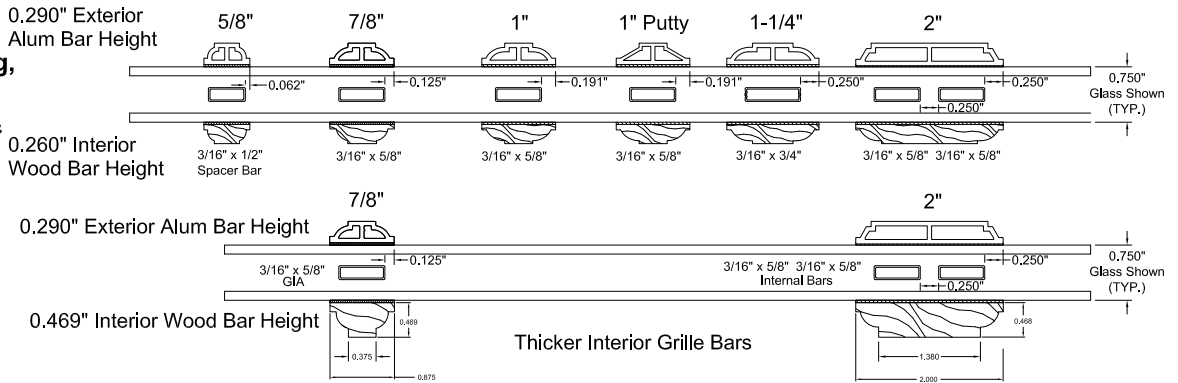

Available on:

Scale: Drawn 1" = 1"

Grille In Airspace

Aluminum grilles are offered in a white, bronze, sand, eggshell, brick red, and green color for the clad & wood product lines. Two-tone grilles also available.

HDL, Surround and KD Grille Bar Chart

Premium Double Hung, Energy Saver, Kingsview Products & Monument

Classic Clad Products Excludes: Direct Set/Circle Top & Sliding Window

Classic Clad Products Direct Set/Circle Top & Sliding Window