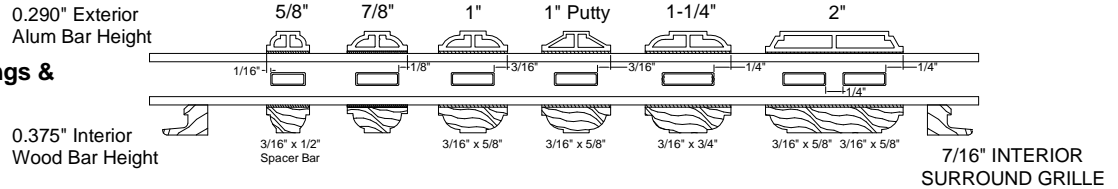

Scale: Drawn 1" = 1"

Available on:

Grille In Airspace

Aluminum in air-space grilles are offered in a white, bronze, sand, eggshell, brick red, and green color for the clad & wood product lines. Two-tone grilles also available.

SDL, Surround and KD Grille Bar Chart

Clad Sliding & Swing Doors, Single/Double Hung & Monument, H3 CA / AW / DH Products

Clad Swing Doors, Single/Double Hung & Monument Products

Clad Casement & Awnings & (Classic Clad Products)