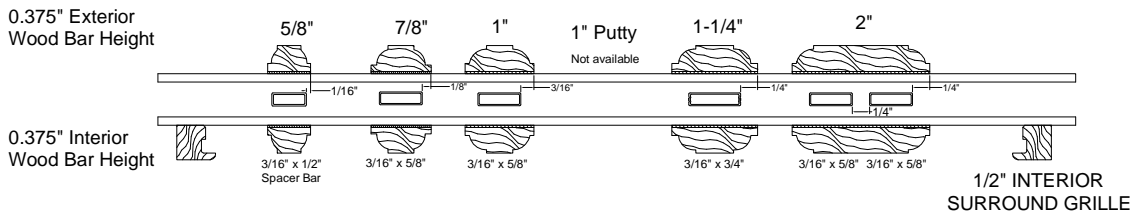

All-Wood: Casement Awning Direct Set