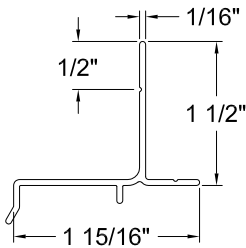

# Aluminum Clad Wood Product Accessories Parts Catalog & Installation Suggestions

Drawn to Full Scale  
Printed to 6" = 1' Scale

Aluminum Structural Drip Cap Nail Fin

Aluminum Structural Drip Cap Nail Fin

COLOR	20'
WHITE	097132
BRONZE	097133
SAND	097134
GREEN	097135
EGGSHELL	097135
BRK RED	097136
JET BLACK	097138

Clad Direct Set Shown  
Application of Structural Drip Cap  
to Other Clad products is Similar