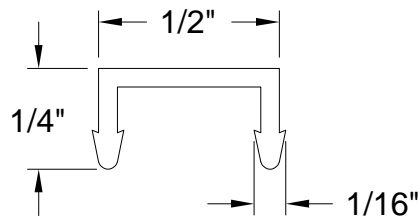

Aluminum/Wood Product Accessories Parts Catalog & Installation Suggestions

*1/4" Aluminum
Mull Connector*

No Scale

	12' Part #
WHITE	019756
BRONZE	019757
SAND	019758
GREEN	019759
EGGSHELL	019761
BRK RED	019760
JET BLACK	095334

Aluminum/Wood
Product Accessories Parts Catalog &
Installation Suggestions

No Scale

1/4" X 5" X 144" LONG 6061 or 6063 T6
ALUMINUM STRUCTURAL MULL PLATE
PART #096328