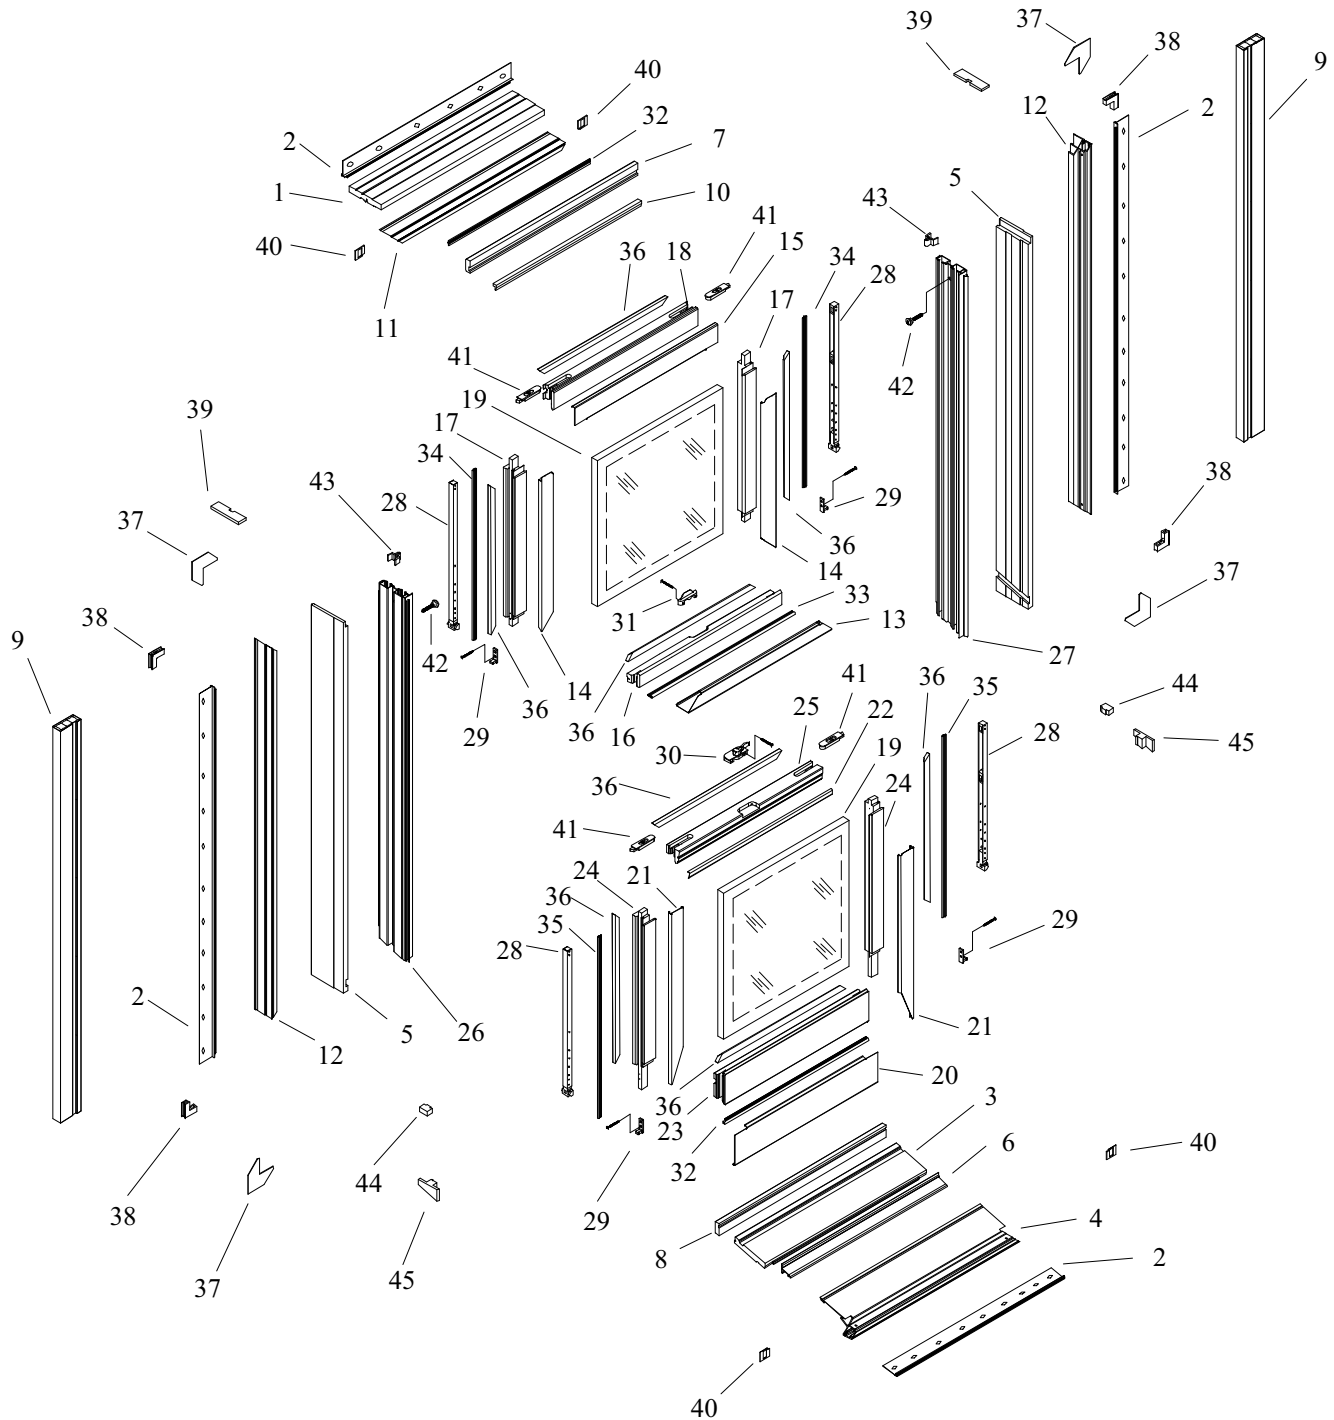

Aluminum Wood Double-Hung Windows

Builder's Classic (Tilt)

Replacement Parts

Exploded View

Aluminum Wood - Double-Hung
Builder's Classic (Tilt)

Aluminum Wood Double-Hung Windows

Builder's Classic (Tilt)

Replacement Parts

Parts List

Item No.	Description
1.	Head Jamb
2.	Head and Jamb Nailing Fin
3.	Sill Jamb
4.	Sill Cladding
5.	Side Jamb
6.	Frost Barrier
7.	Head Inside Liner
8.	Sill Liner
9.	Right & Left Inside Liner
10.	Head Parting Stop
11.	Head Roll Form Cladding
12.	Side Jamb Roll Form Cladding
13.	Top Checkrail Roll Form Cladding
14.	Top Stile Roll Form Cladding
15.	Top Rail Roll Form Cladding
16.	Top Checkrail
17.	Top Operator Stile
18.	Top Rail
19.	Glass
20.	Bottom Rail Roll Form Cladding
21.	Bottom Stile Roll Form Cladding
22.	Bottom Checkrail Roll Form Cladding
23.	Bottom Rail
24.	Bottom Operator Stile
25.	Bottom Checkrail
26.	Left Side Balance
27.	Right Side Balance
28.	Balance Spring Assembly
29.	Clutch Pin
30.	Lock
31.	Lock Keeper
32.	Top & Bottom Rail Weatherstrip
33.	Top Checkrail Weatherstrip
34.	Top Stile Weatherstrip
35.	Bottom Stile Weatherstrip
36.	Glazing Strip
37.	Nailing Fin Pads
38.	Corner Key
39.	Balance Head Gasket
40.	Corner Gasket
41.	Tilt Latch
42.	Balance Hanger Pin
43.	Sash Bumper
44.	Balance Front Foam Block
45.	Balance Rear Foam Block

Aluminum Wood - Double-Hung
Builder's Classic (Tilt)