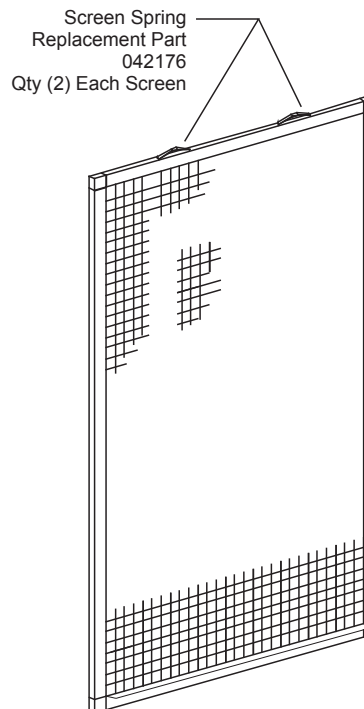

French Casement Windows Replacement Parts

Screens, w/Lift Rail

GLASS SIZE	SCREEN SIZE
15 / 15 X 19	36 5/8" X 19 3/8"
15 / 15 X 23	36 5/8" X 23 3/8"
15 / 15 X 27	36 5/8" X 27 3/8"
15 / 15 X 31	36 5/8" X 31 3/8"
15 / 15 X 35	36 5/8" X 35 3/8"
15 / 15 X 43	36 5/8" X 43 3/8"
15 / 15 X 47	36 5/8" X 47 3/8"
15 / 15 X 55	36 5/8" X 55 3/8"
15 / 15 X 59	36 5/8" X 59.375
15 / 15 X 67	36 5/8" X 67.375
19 / 19 X 19	44.625 X 19 3/8"
19 / 19 X 23	44.625 X 23 3/8"
19 / 19 X 27	44.625 X 27 3/8"
19 / 19 X 31	44.625 X 31 3/8"
19 / 19 X 35	44.625 X 35 3/8"
19 / 19 X 43	44.625 X 43 3/8"
19 / 19 X 47	44.625 X 47 3/8"
19 / 19 X 55	44.625 X 55 3/8"
19 / 19 X 59	44.625 X 59.375
19 / 19 X 67	44.625 X 67.375
23 / 23 X 23	52.625 X 23 3/8"
23 / 23 X 27	52.625 X 27 3/8"
23 / 23 X 31	52.625 X 31 3/8"
23 / 23 X 35	52.625 X 35 3/8"
23 / 23 X 43	52.625 X 43 3/8"
23 / 23 X 47	52.625 X 47 3/8"
23 / 23 X 55	52.625 X 55 3/8"
23 / 23 X 59	52.625 X 59.375
23 / 23 X 67	52.625 X 67.375
27 / 27 X 27	60.625 X 27 3/8"
27 / 27 X 31	60.625 X 31 3/8"
27 / 27 X 35	60.625 X 35 3/8"
27 / 27 X 43	60.625 X 43 3/8"
27 / 27 X 47	60.625 X 47 3/8"
27 / 27 X 55	60.625 X 55 3/8"
27 / 27 X 59	60.625 X 59.375
31 / 31 X 31	68.625 X 31 3/8"
31 / 31 X 35	68.625 X 35 3/8"
31 / 31 X 43	68.625 X 43 3/8"
31 / 31 X 47	68.625 X 47 3/8"
31 / 31 X 55	68.625 X 55 3/8"

Note: Parts drawings not to scale.