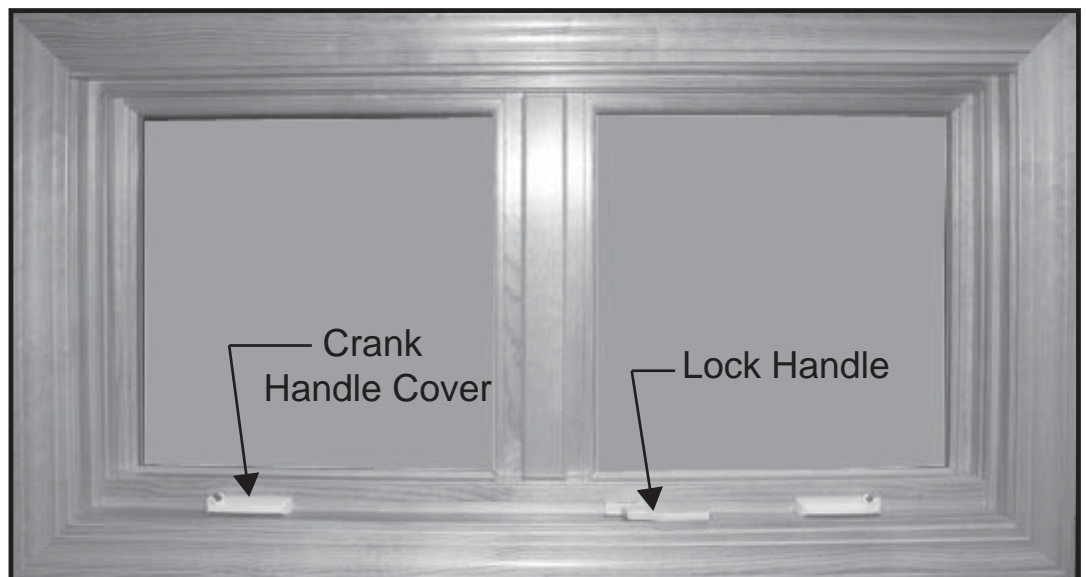

# Clad Wood French Casement Windows Replacement Parts

Id Picture

*Unlocked and Open, Interior View*

*Locked & Closed, Interior View*