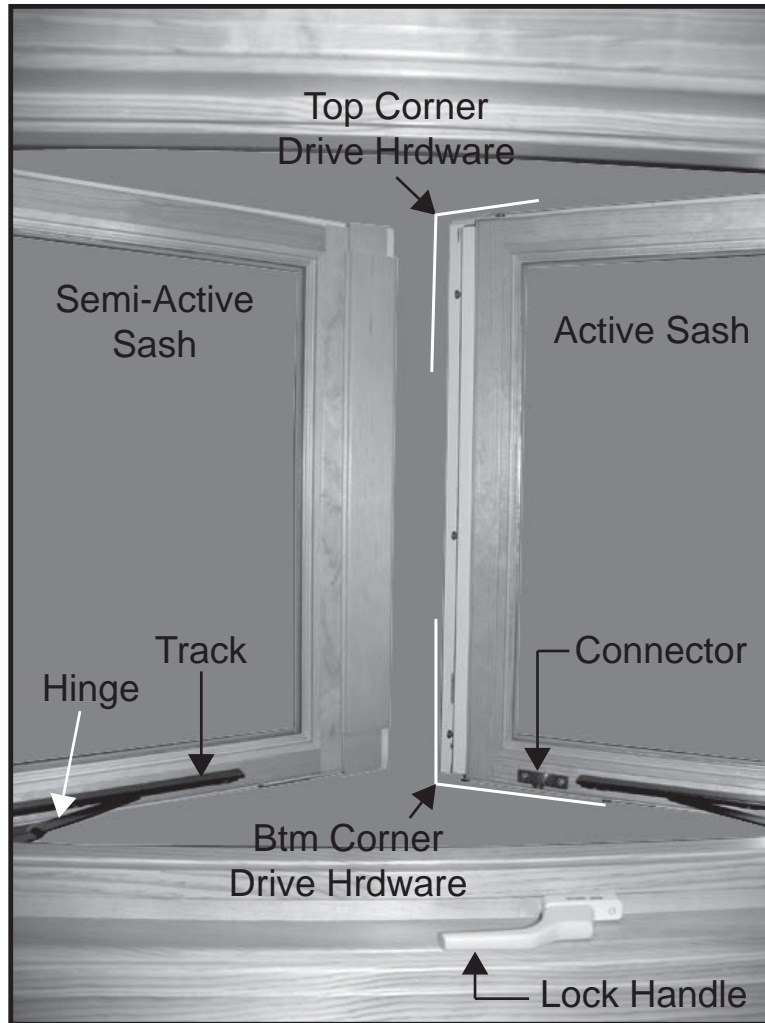

Id Picture

*Unlocked and Open, Exterior View*

# Clad Wood French Casement Windows Replacement Parts

Id Picture

*Unlocked and Open, Interior View*

*Locked & Closed, Interior View*