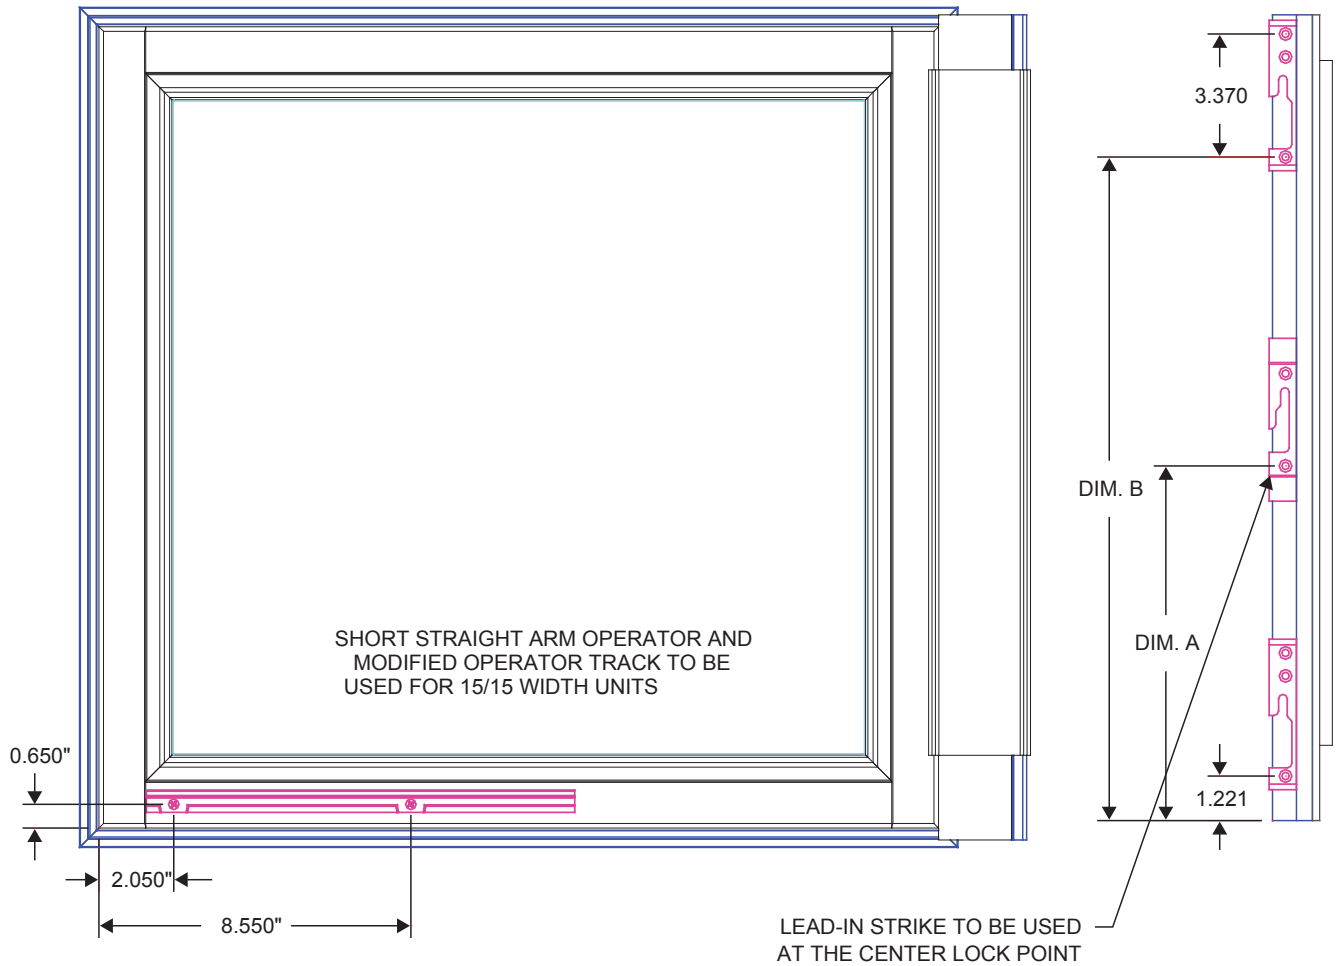

Short Straight Arm Operator Hardware Location for 15/15 Width Units Semi-Active Sash

GLASS SIZE	DIM. A	DIM. B
19	9.704"	18.161"
23	11.704"	22.161"
27	13.704"	26.161"
31	15.704"	30.161"
35	17.704"	34.161"
43	21.704"	42.161"
47	23.704"	46.161"
55	27.704"	54.161"
59	29.704"	58.161"
67	33.704"	66.161"