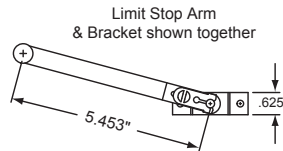

Short Operator Track Used with Short Straight Arm Operator for Units Under 19" Glass Width

Gray Part # 098501

Stainless Steel Part # 098499