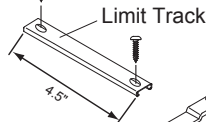

Limit Stop Arm

6 x 3/4" PH
PAN HD SM
Screw Part # 014798 (4)

Bracket w/ Stud