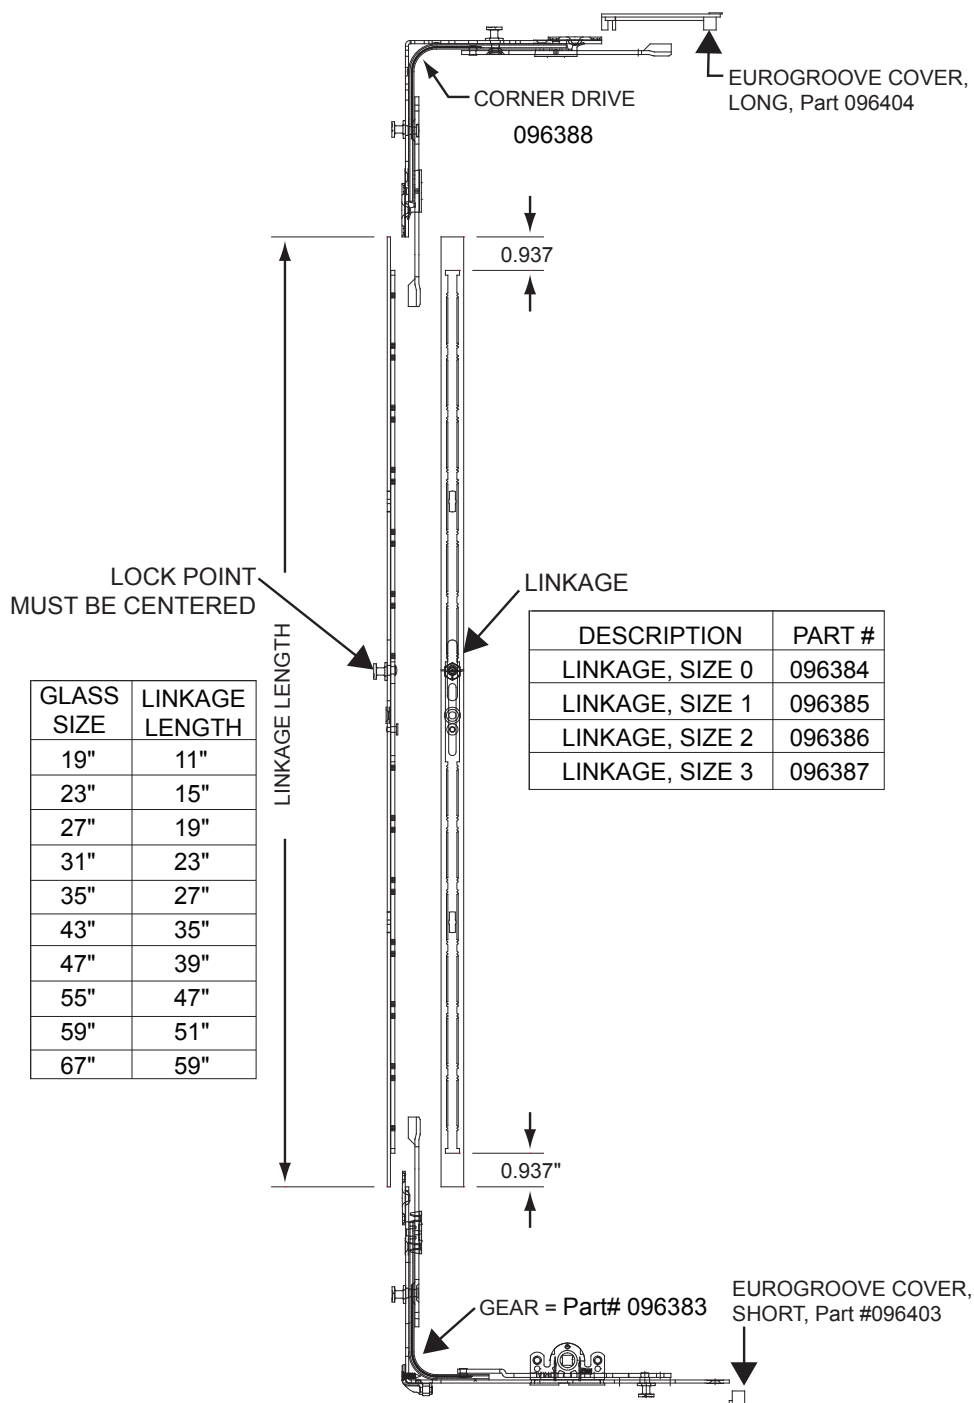

French Casement Window Replacement Parts

Hardware

Active Sash Locking Hardware Gear, Handle Activated System

Note: Parts drawings not to scale.