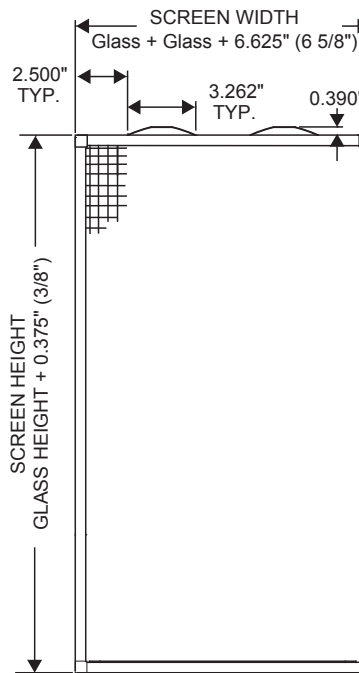

Staples			
PART #	DESCRIPTION	QTY.	WHERE USED
024617	14 x 2-1/2" 1/ Crown Staple	As Required	Side Ext. to Side Jamb / Head Ext. to Head Jamb
014692	16 x 5/8" GSI Staple	As Required	Gusset Strip to Top and Bottom of Mull
094050	18 x 3/8 x 1/2" Staple	As Required	Aluminum Brickmould
019892	18 x 1/2" GSN Staple	1" from ends & As Required	Vinyl Surround to Top Rail
035038	18 x 1-1/4" GSN Staple	As Required	Buildup to Side Ext. and Head or Sill Ext.

## Screens, w/Lift Rail

GLASS SIZE	SCREEN SIZE
15 / 15 X 19	36 5/8" X 19 3/8"
15 / 15 X 23	36 5/8" X 23 3/8"
15 / 15 X 27	36 5/8" X 27 3/8"
15 / 15 X 31	36 5/8" X 31 3/8"
15 / 15 X 35	36 5/8" X 35 3/8"
15 / 15 X 43	36 5/8" X 43 3/8"
15 / 15 X 47	36 5/8" X 47 3/8"
15 / 15 X 55	36 5/8" X 55 3/8"
15 / 15 X 59	36 5/8" X 59.375
15 / 15 X 67	36 5/8" X 67.375
19 / 19 X 19	44.625 X 19 3/8"
19 / 19 X 23	44.625 X 23 3/8"
19 / 19 X 27	44.625 X 27 3/8"
19 / 19 X 31	44.625 X 31 3/8"
19 / 19 X 35	44.625 X 35 3/8"
19 / 19 X 43	44.625 X 43 3/8"
19 / 19 X 47	44.625 X 47 3/8"
19 / 19 X 55	44.625 X 55 3/8"
19 / 19 X 59	44.625 X 59.375
19 / 19 X 67	44.625 X 67.375
23 / 23 X 23	52.625 X 23 3/8"
23 / 23 X 27	52.625 X 27 3/8"
23 / 23 X 31	52.625 X 31 3/8"
23 / 23 X 35	52.625 X 35 3/8"
23 / 23 X 43	52.625 X 43 3/8"
23 / 23 X 47	52.625 X 47 3/8"
23 / 23 X 55	52.625 X 55 3/8"
23 / 23 X 59	52.625 X 59.375
23 / 23 X 67	52.625 X 67.375
27 / 27 X 27	60.625 X 27 3/8"
27 / 27 X 31	60.625 X 31 3/8"
27 / 27 X 35	60.625 X 35 3/8"
27 / 27 X 43	60.625 X 43 3/8"
27 / 27 X 47	60.625 X 47 3/8"
27 / 27 X 55	60.625 X 55 3/8"
27 / 27 X 59	60.625 X 59.375
31 / 31 X 31	68.625 X 31 3/8"
31 / 31 X 35	68.625 X 35 3/8"
31 / 31 X 43	68.625 X 43 3/8"
31 / 31 X 47	68.625 X 47 3/8"
31 / 31 X 55	68.625 X 55 3/8"