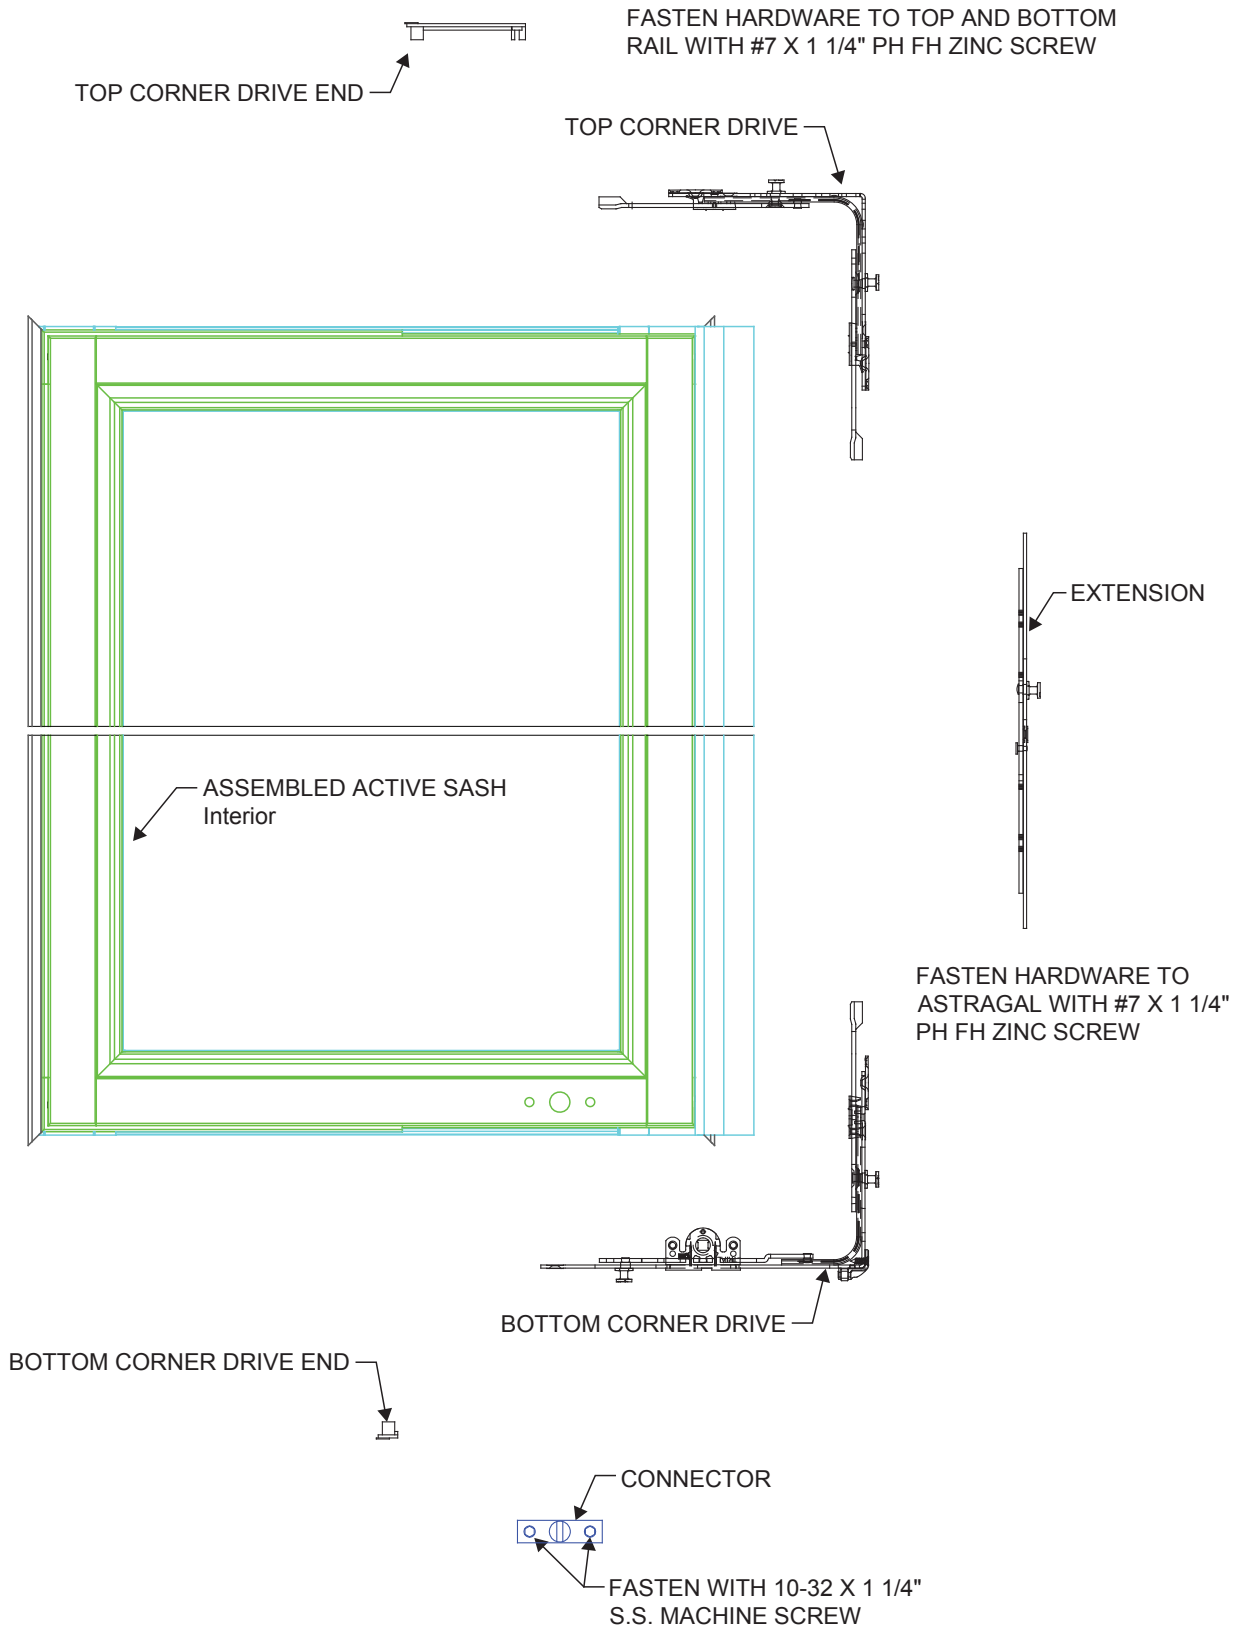

French Casement Windows Replacement Parts

Active Sash Hardware Location

Locking Hardware Gear, Handle Activated System is assembled on Active Sash