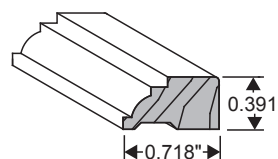

6MM Glass, (1" IG)

L/F Part # 211874

Note: Parts drawings not to scale.

Dec/2011

©2011 Hurd Windows & Doors

FRCA-8