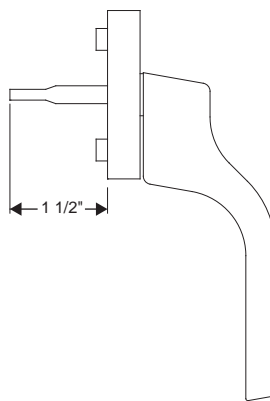

Handle Sets

Encore Operator Cover and Handle Set Package

<u>Left Dual Arm Operator</u> or <u>Right Dyad Operator</u>	<u>Right Dual Arm Operator</u> or <u>Left Dyad Operator</u>
Gold Tone _____ 096357	096358
White _____ 096353	096354
Bronze _____ 096355	096356
Bright Brass _____ 096363	096364
Antique Brass _____ 096660	096661
Oil-Rubbed Bronze _____ 099811	099812
Coppertone _____ 096657	096658
Champagne _____ 096374	096375
Brushed Nickel _____ 096667	096668
Brushed Chrome _____ 096361	096362
Polished Chrome _____ 096665	096666

Construction "T" Handle

Part #097103

Locking Handle & Shaft

Champagne (Standard)	096496
Bronze	096401
White	096397
Gold	096402
Oil Rubbed FB	096400
Brushed Chrome	096392
Polished Chrome	096393
Bright Brass	096390
Antique Brass	096391
Satin Nickel	096394
Antique Nickel	096395

Connector

Part # 096377

Note: Parts drawings not to scale.