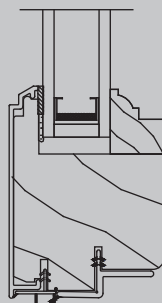

Shown Installed