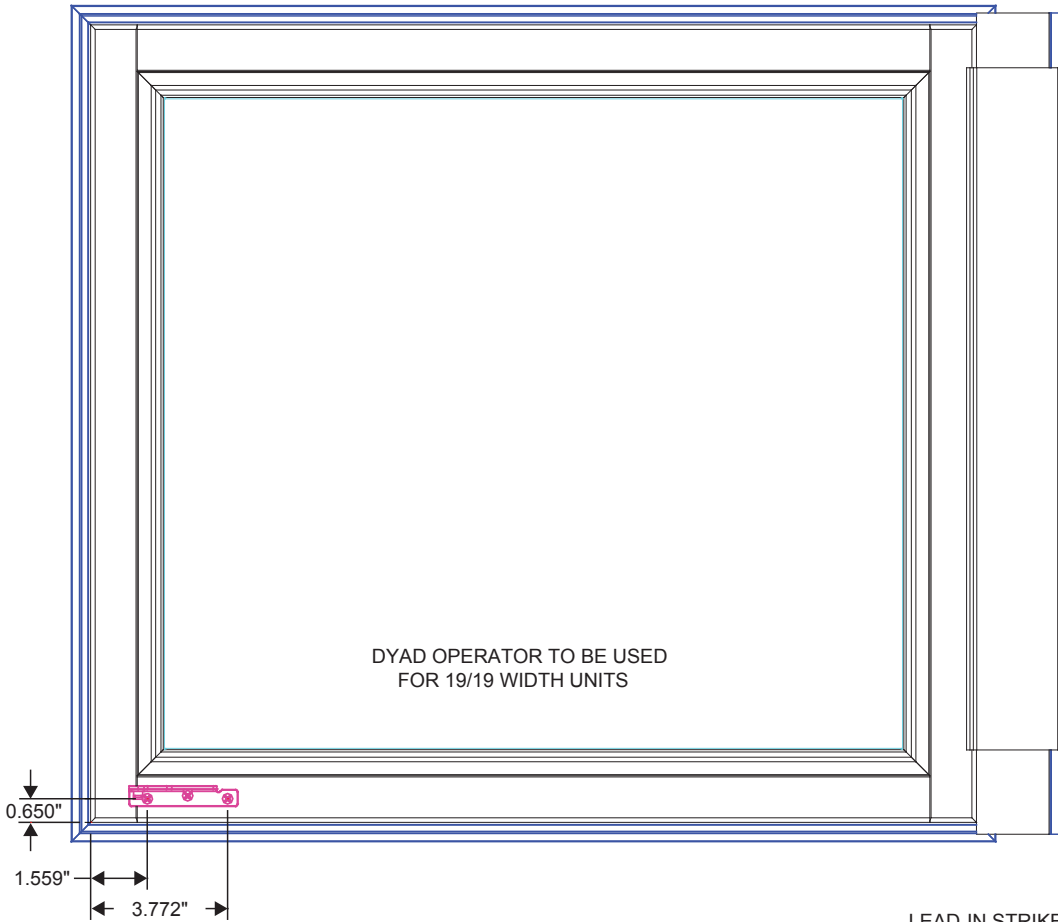

French Casement Windows

Replacement Parts

Hardware Assembly to Semi-Active Sash Dyad Operator, for 19/19 Width Units

LEAD-IN STRIKE TO BE USED
AT THE CENTER LOCK POINT

GLASS SIZE	DIM. A	DIM. B
19	9.704"	18.161"
23	11.704"	22.161"
27	13.704"	26.161"
31	15.704"	30.161"
35	17.704"	34.161"
43	21.704"	42.161"
47	23.704"	46.161"
55	27.704"	54.161"
59	29.704"	58.161"
67	33.704"	66.161"

Note: Parts drawings not to scale.