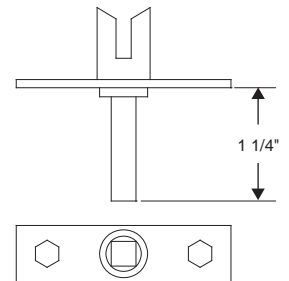

Connector

Part # 096377

Note: Parts drawings not to scale.