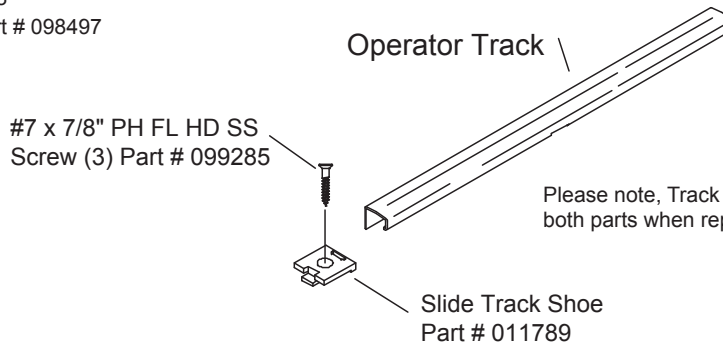

Long Operator Track Used with Dual Arm or Straight Arm Operators for Units with 19" Glass or Wider

Gray Part # 098498

Stainless Steel Part # 098497

#7 x 7/8" PH FL HD SS
Screw (3) Part # 099285

Slide Track Shoe
Part # 011789

Please note, Track & Slide are an assembly. Please order both parts when replacing the track or slide.