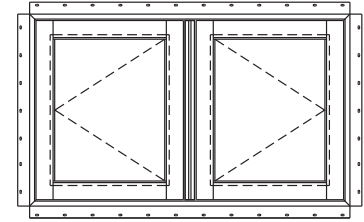

# Clad Wood French Casement Windows Replacement Parts

Id Picture

*Unlocked and Open, Interior View*

*Locked & Closed, Interior View*

## Head, Sill, & Jamb Section Details Operating Window