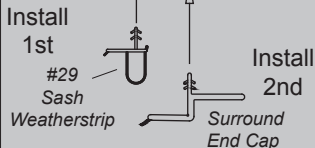

### 2 Piece Surround Field Replacement Parts

**Note:**  
Please order *surround end cap & bulb weatherstrip* as separate parts.

Energy Saver Sash 09/19/05 to 09/17/2007

Shown

Shown Installed