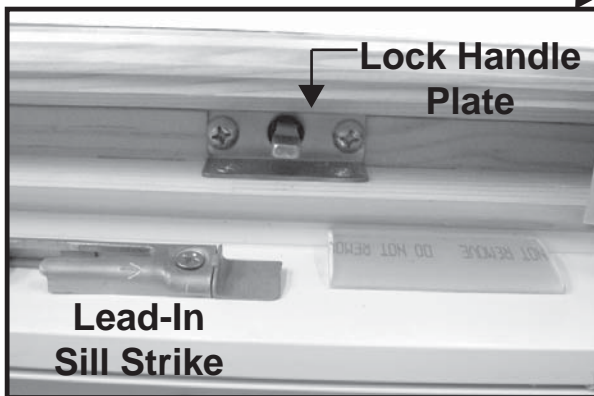

Id Picture

Unlocked and Open, Exterior View