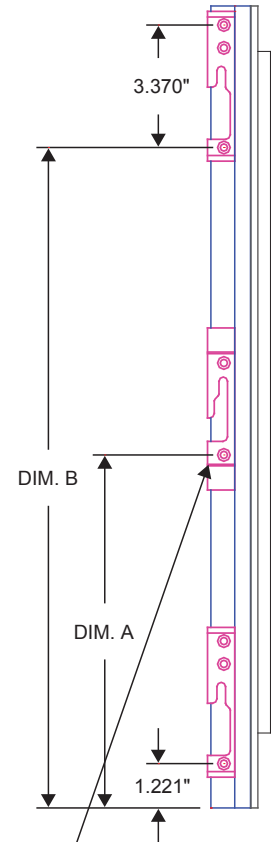

French Casement Windows

Replacement Parts

Hardware Assembly to Semi-Active Sash Dyad Operator, for 19/19 Width Units

LEAD-IN STRIKE TO BE USED
AT THE CENTER LOCK POINT

GLASS SIZE	DIM. A	DIM. B
19	9.704"	18.161"
23	11.704"	22.161"
27	13.704"	26.161"
31	15.704"	30.161"
35	17.704"	34.161"
43	21.704"	42.161"
47	23.704"	46.161"
55	27.704"	54.161"
59	29.704"	58.161"
67	33.704"	66.161"

Note: Parts drawings not to scale.