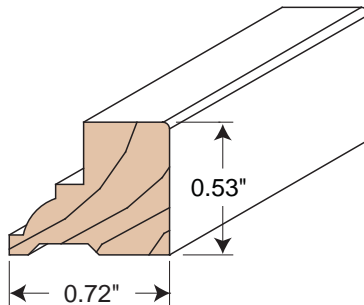

2 4MM Wood Glazing Bead Lineal Foot Part# 211875 (Pine)

Note: 4MM glazing bead only required on units with a glass square footage greater than 17.9 SG FT.