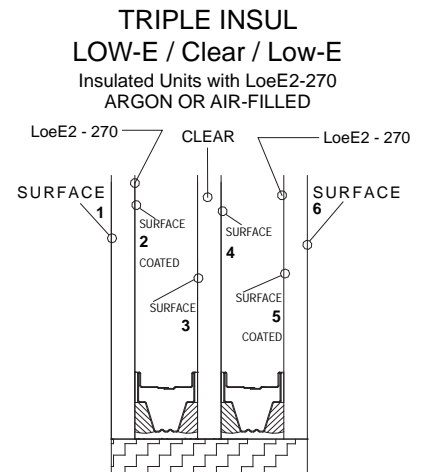

GRAY / BRONZE TINTED

Insulated Units with Tinted Exterior Lite and Optional Coatings on Surface 3
Low-E options include 7138, 7036 or 5527