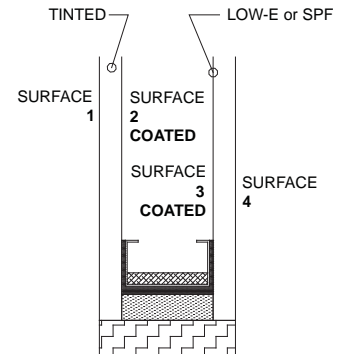

Vertical Section of Panel

2 4MM Wood Glazing Bead Lineal Foot Part# 211875 (Pine)

Note: 4MM glazing bead only required on units with a glass square footage greater than 17.9 SG FT.

Vertical Section of Panel

Glazing Options

Note: Argon filled standard, units with capillary tubes will be air-filled

3MM & 4MM Glass Options

GRAY / BRONZE TINTED

Insulated Units with Tinted Exterior Lite and Optional Coatings on Surface 3
Low-E options include 7138, 7036 or 5527