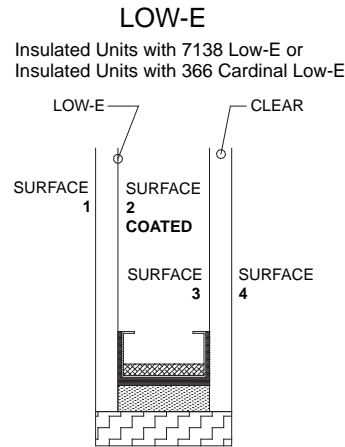

Glazing Options

Note: Argon filled standard, units with capillary tubes will be air-filled

3MM & 4MM Glass Options