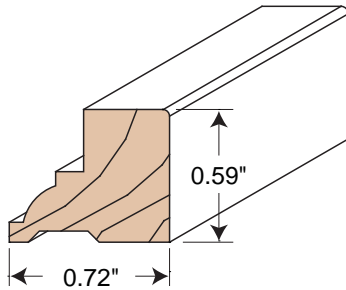

Glazing Beads

Note: 3MM and 4MM refers to the thickness of each pane of glass that makes up the insulated glass.
3MM glass thickness = .122" and 4MM glass thickness = .0154" as shown on the Glass Makeup chart/diagram below.

Lengths in charts apply to 3MM and 4MM glazing beads.

Horizontal	
Size	Length
1-0	6 7/16"
1-2	8 7/16"
1-4	10 7/16"
1-6	12 7/16"
1-8 & 2-0	14 7/16"
2-6	20 7/16"
2-8	22 7/16"
3-0	26 7/16"
3-2	28 7/16"

Vertical	
Size	Length
Retro/6-10	69 9/16"
7-2	73 9/16"
8-0	82 13/16"
8-3	85 13/16"

Vertical for 9 1/2" Bottom Rail	
Size	Length
Retro/6-10	67 9/16"
7-2	71 9/16"
8-0	80 9/16"
8-3	83 9/16"
9-0	92 9/16"
10-0	104 9/16"

PART # 098479
3/16" X 1/16" POLYETHYLENE FOAM TAPE

1 3MM Wood Glazing Bead Lineal Foot Part# 211876 (Pine)