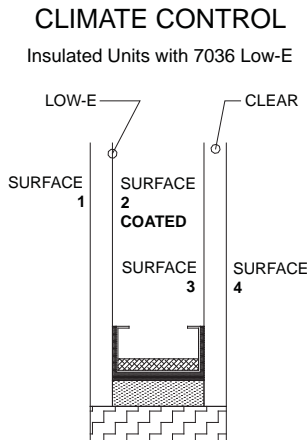

Glazing Options

Note: Argon filled standard, units with capillary tubes will be air-filled

3MM & 4MM Glass Options