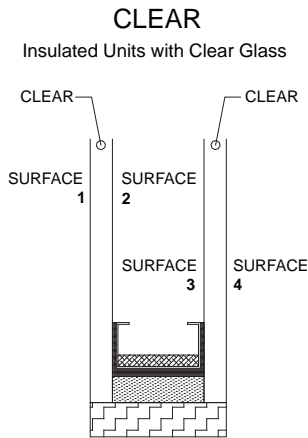

Glazing Options

Note: Argon filled standard, units with capillary tubes will be air-filled

3MM & 4MM Glass Options