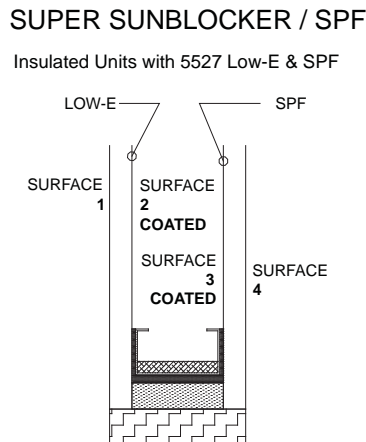

Glazing Options

Note: Argon filled standard, units with capillary tubes will be air-filled

3MM & 4MM Glass Options

GRAY / BRONZE TINTED

Insulated Units with Tinted Exterior Lite and Optional Coatings on Surface 3
Low-E options include 7138, 7036 or 5527