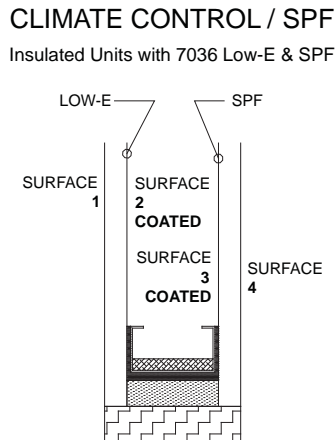

Glazing Options

Note: Argon filled standard, units with capillary tubes will be air-filled

3MM & 4MM Glass Options