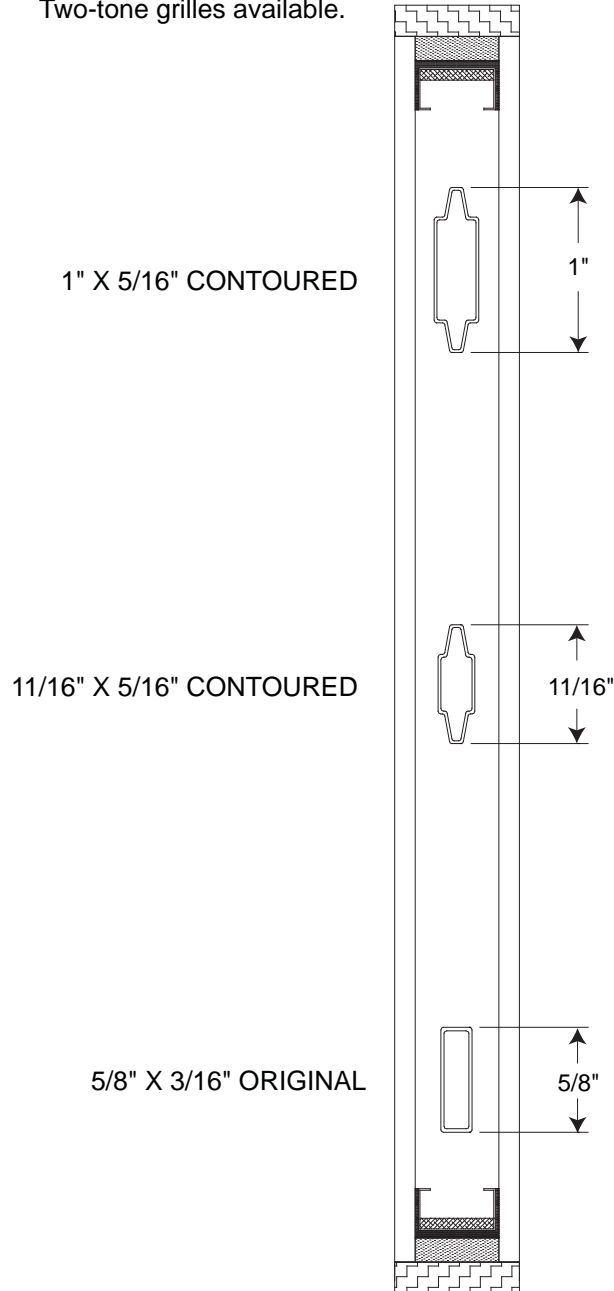

Grille in Airspace (GIA's)
Grille Between Glass (GBG's)

Aluminum grilles are offered in a white, bronze, sand, eggshell, brick red, and green color.
Two-tone grilles available.