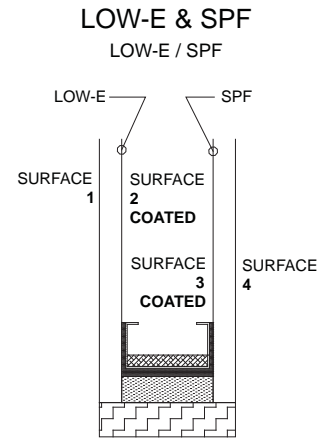

Glazing Options

Note: Argon filled standard, units with capillary tubes will be air-filled

3MM & 4MM Glass Options