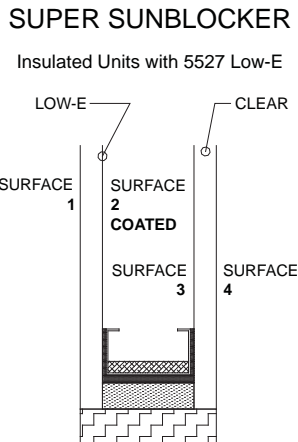

Glazing Options

Note: Argon filled standard, units with capillary tubes will be air-filled

3MM & 4MM Glass Options

GRAY / BRONZE TINTED

Insulated Units with Tinted Exterior Lite and Optional Coatings on Surface 3
Low-E options include 7138, 7036 or 5527