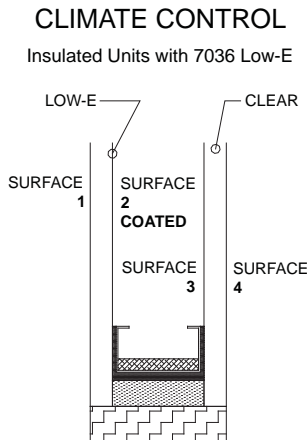

2 **4MM Wood Glazing Bead** Lineal Foot Part# 211875 (Pine)

Note: 4MM glazing bead only required on units with a glass square footage greater than 17.9 SGFT.

Vertical Section of Panel

Glazing Options

3MM & 4MM Glass Options