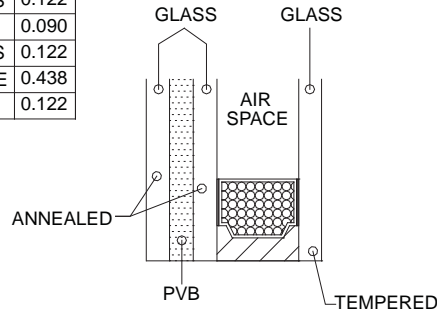

Laminated Glass Configuration

MAX. GLS WIDTH		0.398
LAMINATED GLASS:	GLASS	0.122
	PVB	0.090
	GLASS	0.122

FeelSafe Impact Laminated Glass Options Glass Type "D"

4 FeelSafe Laminated Insulated Glass Wood Glazing Bead Lineal Foot Part# 212765

Wood Glazing Bead
For
Monolithic Laminated Glass

Laminated Insulated Glass Configuration

MAX. IG WIDTH		0.938
LAMINATED INSULATED 5mm / 5mm GLASS:	GLASS	0.122
	PVB	0.090
	GLASS	0.122
MIN. AIR SPACE		0.438
GLASS		0.122

For FeelSafe Insulated Glazing Options, See Next page →

Glazing Options

FeelSafe Impact Laminated Insulated Glass Options

Laminated Insulated Glass Configuration

MAX. IG WIDTH		0.938
LAMINATED INSULATED 5mm / 5mm GLASS:	GLASS	0.122
	PVB	0.090
	GLASS	0.122
MIN. AIR SPACE		0.438
GLASS		0.122