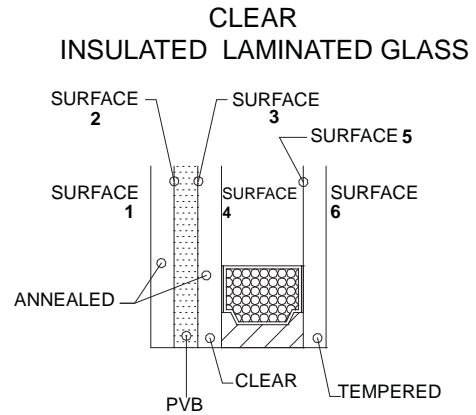

Wood Glazing Bead
For
Monolithic Laminated Glass

Laminated Insulated Glass Configuration

MAX. IG WIDTH		0.938
LAMINATED INSULATED 5mm / 5mm GLASS:	GLASS	0.122
	PVB	0.090
	GLASS	0.122
MIN. AIR SPACE		0.438
GLASS		0.122

For FeelSafe Insulated Glazing Options, See Next page →

Glazing Options

FeelSafe Impact Laminated Insulated Glass Options

Laminated Insulated Glass Configuration

MAX. IG WIDTH		0.938
LAMINATED INSULATED 5mm / 5mm GLASS:	GLASS	0.122
	PVB	0.090
	GLASS	0.122
MIN. AIR SPACE		0.438
GLASS		0.122