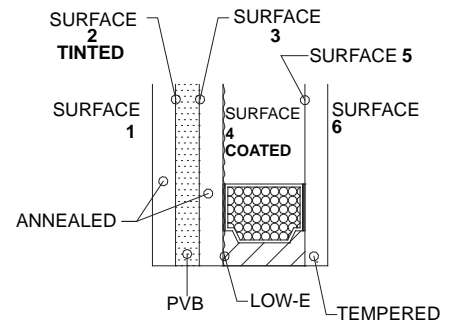

Wood Glazing Bead
For
Monolithic Laminated Glass

Laminated Insulated Glass Configuration

MAX. IG WIDTH		0.938
LAMINATED INSULATED 5mm / 5mm GLASS:	GLASS	0.122
	PVB	0.090
	GLASS	0.122
MIN. AIR SPACE		0.438
GLASS		0.122

For FeelSafe Insulated Glazing Options, See Next page →

Glazing Options

FeelSafe Impact Laminated Insulated Glass Options

Laminated Insulated Glass Configuration

MAX. IG WIDTH		0.938
LAMINATED INSULATED 5mm / 5mm GLASS:	GLASS	0.122
	PVB	0.090
	GLASS	0.122
MIN. AIR SPACE		0.438
GLASS		0.122

**LOW-E INSULATED LAMINATED
TINTED / OBSCURE GLASS**

**LOW-E INSULATED
LAMINATED GLASS**

**LOW-E INSULATED
LAMINATED TINTED GLASS**

**CLEAR INSULATED
LAMINATED TINTED GLASS**

**CLEAR
INSULATED LAMINATED
OBSCURE GLASS**