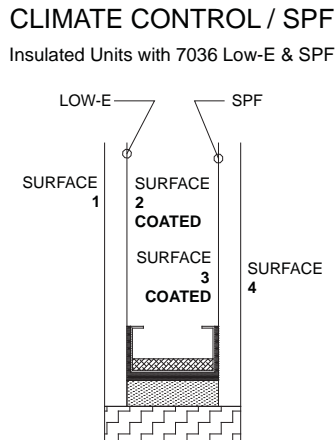

2 **4MM Wood Glazing Bead** Lineal Foot Part# 211875 (Pine)

Note: 4MM glazing bead only required on units with a glass square footage greater than 17.9 SGFT.

Vertical Section of Panel

Glazing Options

3MM & 4MM Glass Options