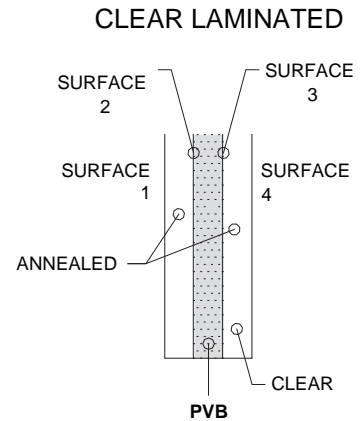

FeelSafe Glazing Beads, Glazing Options

PART # 098479
3/16 X 1/16 POLYETHYLENE FOAM TAPE

3 FeelSafe Laminated Monolithic Wood Glazing Bead Lineal Foot Part# 216636 (Pine)

Wood Glazing Bead
For
5mm - 5mm Laminated Insulated Glass

Laminated Glass Configuration

MAX. GLS WIDTH		0.398
LAMINATED GLASS:	GLASS	0.122
	PVB	0.090
	GLASS	0.122

FeelSafe Impact Laminated Glass Options Glass Type "D"

4 FeelSafe Laminated Insulated Glass Wood Glazing Bead Lineal Foot Part# 212765

Wood Glazing Bead
For
Monolithic Laminated Glass

Laminated Insulated Glass Configuration

MAX. IG WIDTH		0.938
LAMINATED INSULATED 5mm / 5mm GLASS:	GLASS	0.122
	PVB	0.090
	GLASS	0.122
MIN. AIR SPACE		0.438
GLASS		0.122