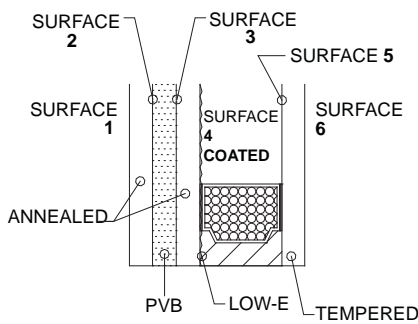

Wood Glazing Bead
For
Monolithic Laminated Glass

Laminated Insulated Glass Configuration

MAX. IG WIDTH		0.938
LAMINATED INSULATED 5mm / 5mm GLASS:	GLASS	0.122
	PVB	0.090
	GLASS	0.122
MIN. AIR SPACE		0.438
GLASS		0.122

For FeelSafe Insulated Glazing Options, See Next page →

Glazing Options

FeelSafe Impact Laminated Insulated Glass Options

Laminated Insulated Glass Configuration

MAX. IG WIDTH		0.938
LAMINATED INSULATED 5mm / 5mm GLASS:	GLASS	0.122
	PVB	0.090
	GLASS	0.122
MIN. AIR SPACE		0.438
GLASS		0.122

**LOW-E INSULATED LAMINATED
TINTED / OBSCURE GLASS**

**LOW-E INSULATED
LAMINATED GLASS**

**LOW-E INSULATED
LAMINATED TINTED GLASS**

**CLEAR INSULATED
LAMINATED TINTED GLASS**

**CLEAR
INSULATED LAMINATED
OBSCURE GLASS**