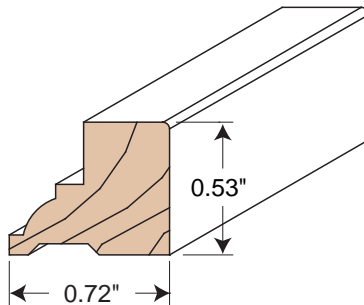

2 **4MM Wood Glazing Bead** Lineal Foot Part# 211875 (Pine)

Note: 4MM glazing bead only required on units with a glass square footage greater than 17.9 SGFT.