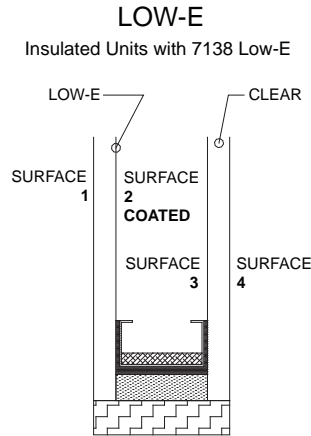

2 **4MM Wood Glazing Bead** Lineal Foot Part# 211875 (Pine)

Note: 4MM glazing bead only required on units with a glass square footage greater than 17.9 SGFT.

Vertical Section of Panel

Glazing Options

3MM & 4MM Glass Options