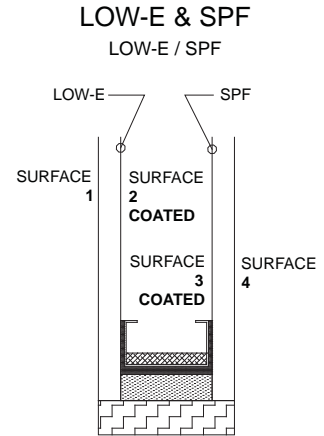

2 **4MM Wood Glazing Bead** Lineal Foot Part# 211875 (Pine)

Note: 4MM glazing bead only required on units with a glass square footage greater than 17.9 SGFT.

Vertical Section of Panel

Glazing Options

3MM & 4MM Glass Options