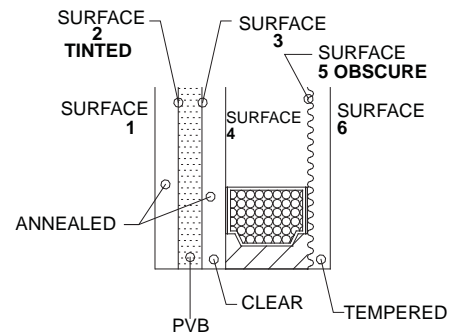

**CLEAR
INSULATED LAMINATED
OBSCURE / TINTED GLASS**