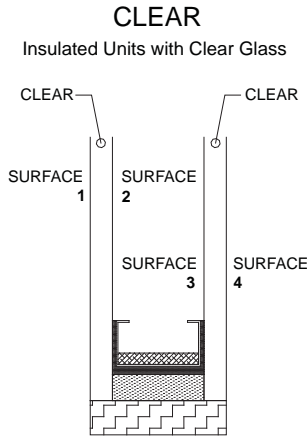

Lengths in charts apply to 3MM and 4MM glazing beads.

Horizontal	
Size	Length
1-0	6 7/16"
1-2	8 7/16"
1-4	10 7/16"
1-6	12 7/16"
1-8 & 2-0	14 7/16"
2-6	20 7/16"
2-8	22 7/16"
3-0	26 7/16"
3-2	28 7/16"

Vertical	
Size	Length
Retro/6-10	69 9/16"
7-2	73 9/16"
8-0	82 13/16"
8-3	85 13/16"

2 **4MM Wood Glazing Bead** Lineal Foot Part# 211875 (Pine)

Note: 4MM glazing bead only required on units with a glass square footage greater than 17.9 SGFT.

Vertical Section of Panel

Glazing Options

3MM & 4MM Glass Options