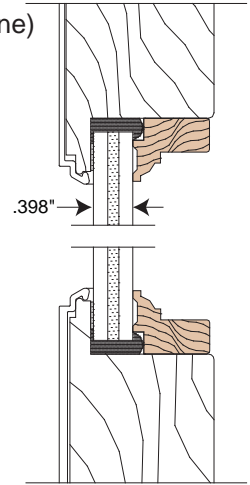

9 1/2 Bottom Rail Glass Sizes

Unit Call Out	Glass Size
1-0 x 6-10	6 x 67 1/4"
1-2 x 6-10	8 x 67 1/4"
1-4 x 6-10	10 x 67 1/4"
1-6 x 6-10	12 x 67 1/4"
1-8 & 2-0 x 6-10	14 x 67 1/4"
2-6 x 6-10	20 x 67 1/4"
2-8 x 6-10	22 x 67 1/4"
3-0 x 6-10	26 x 67 1/4"
3-2 x 6-10	28 x 67 1/4"
1-0 x 7-2	6 x 71 1/4"
1-2 x 7-2	8 x 71 1/4"
1-4 x 7-2	10 x 71 1/4"
1-6 x 7-2	12 x 71 1/4"
1-8 & 2-0 x 7-2	14 x 71 1/4"
2-6 x 7-2	20 x 71 1/4"
2-8 x 7-2	22 x 71 1/4"
3-0 x 7-2	26 x 71 1/4"
3-2 x 7-2	28 x 71 1/4"
1-0 x 8-0	6 x 80 1/4"
1-2 x 8-0	8 x 80 1/4"
1-4 x 8-0	10 x 80 1/4"
1-6 x 8-0	12 x 80 1/4"
1-8 & 2-0 x 8-0	14 x 80 1/4"
2-6 x 8-0	20 x 80 1/4"
2-8 x 8-0	22 x 80 1/4"
3-0 x 8-0	26 x 80 1/4"
3-2 x 8-0	28 x 80 1/4"
1-0 x 8-3	6 x 83 1/4"
1-2 x 8-3	8 x 83 1/4"
1-4 x 8-3	10 x 83 1/4"
1-6 x 8-3	12 x 83 1/4"
1-8 & 2-0 x 8-3	14 x 83 1/4"
2-6 x 8-3	20 x 83 1/4"
2-8 x 8-3	22 x 83 1/4"
3-0 x 8-3	26 x 83 1/4"
3-2 x 8-3	28 x 83 1/4"

FeelSafe Glazing Beads, Glazing Options

PART # 098479
3/16 X 1/16 POLYETHYLENE FOAM TAPE

3 FeelSafe Laminated Monolithic Wood Glazing Bead Lineal Foot Part# 216636 (Pine)

Wood Glazing Bead
For
5mm - 5mm Laminated Insulated Glass

Laminated Glass Configuration

MAX. GLS WIDTH		0.398
LAMINATED GLASS:	GLASS	0.122
	PVB	0.090
	GLASS	0.122

FeelSafe Impact Laminated Glass Options Glass Type "D"

4 FeelSafe Laminated Insulated Glass Wood Glazing Bead Lineal Foot Part# 212765

Wood Glazing Bead
For
Monolithic Laminated Glass

Laminated Insulated Glass Configuration

MAX. IG WIDTH		0.938
LAMINATED INSULATED 5mm / 5mm GLASS:	GLASS	0.122
	PVB	0.090
	GLASS	0.122
MIN. AIR SPACE		0.438
GLASS		0.122