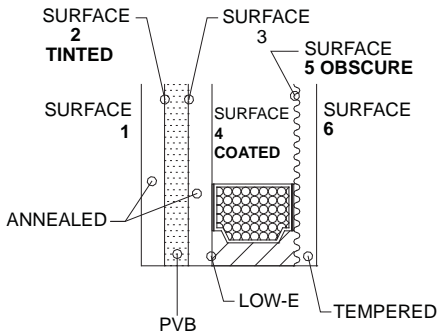

Wood Glazing Bead
For
Monolithic Laminated Glass

Laminated Insulated Glass Configuration

MAX. IG WIDTH		0.938
LAMINATED INSULATED 5mm / 5mm GLASS:	GLASS	0.122
	PVB	0.090
	GLASS	0.122
MIN. AIR SPACE		0.438
GLASS		0.122

For FeelSafe Insulated Glazing Options, See Next page →

Glazing Options

FeelSafe Impact Laminated Insulated Glass Options

Laminated Insulated Glass Configuration

MAX. IG WIDTH		0.938
LAMINATED INSULATED 5mm / 5mm GLASS:	GLASS	0.122
	PVB	0.090
	GLASS	0.122
MIN. AIR SPACE		0.438
GLASS		0.122

**LOW-E INSULATED LAMINATED
TINTED / OBSCURE GLASS**

**LOW-E INSULATED
LAMINATED GLASS**

**LOW-E INSULATED
LAMINATED TINTED GLASS**

**CLEAR INSULATED
LAMINATED TINTED GLASS**

**CLEAR
INSULATED LAMINATED
OBSCURE GLASS**