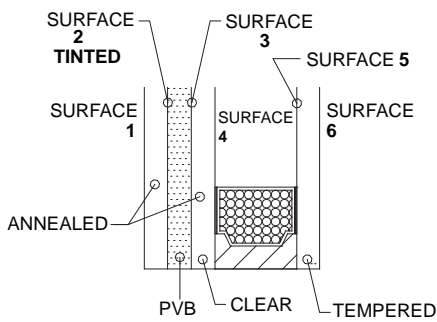

For FeelSafe Insulated Glazing Options, See Next page →

Glazing Options

FeelSafe Impact Laminated Insulated Glass Options

Laminated Insulated Glass Configuration

MAX. IG WIDTH		0.938
LAMINATED INSULATED 5mm / 5mm GLASS:	GLASS	0.122
	PVB	0.090
	GLASS	0.122
MIN. AIR SPACE		0.438
GLASS		0.122

**LOW-E INSULATED LAMINATED
TINTED / OBSCURE GLASS**

**LOW-E INSULATED
LAMINATED GLASS**

**LOW-E INSULATED
LAMINATED TINTED GLASS**

**CLEAR INSULATED
LAMINATED TINTED GLASS**

**CLEAR
INSULATED LAMINATED
OBSCURE GLASS**