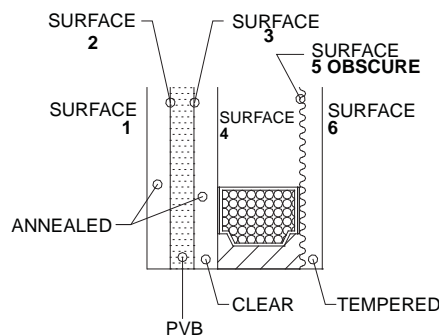

For FeelSafe Insulated Glazing Options, See Next page →

Glazing Options

FeelSafe Impact Laminated Insulated Glass Options

Laminated Insulated Glass Configuration

MAX. IG WIDTH		0.938
LAMINATED INSULATED 5mm / 5mm GLASS:	GLASS	0.122
	PVB	0.090
	GLASS	0.122
MIN. AIR SPACE		0.438
GLASS		0.122

**LOW-E INSULATED LAMINATED
TINTED / OBSCURE GLASS**

**LOW-E INSULATED
LAMINATED GLASS**

**LOW-E INSULATED
LAMINATED TINTED GLASS**

**CLEAR INSULATED
LAMINATED TINTED GLASS**

**CLEAR
INSULATED LAMINATED
OBSCURE GLASS**