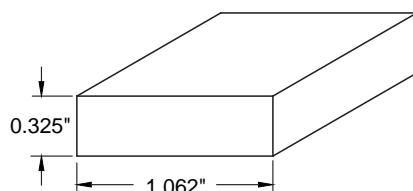

5 Sill Weep Plug

Part No. 076583