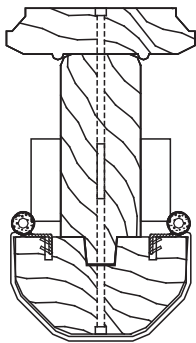

Astragal Cap Assembly

Color & Part No.

Size	White	Bronze	Sand	Green	Eggshell	Brick Red	Jet Black
Retro	6001526	6001530	6001534	6001538	6001542	6001546	6001550
6-10	6001527	6001531	6001535	6001539	6001543	6001547	6001551
7-2	6001528	6001532	6001536	6001540	6001544	6001548	6001552
8-0	6001529	6001533	6001537	6001541	6001545	6001549	6001553