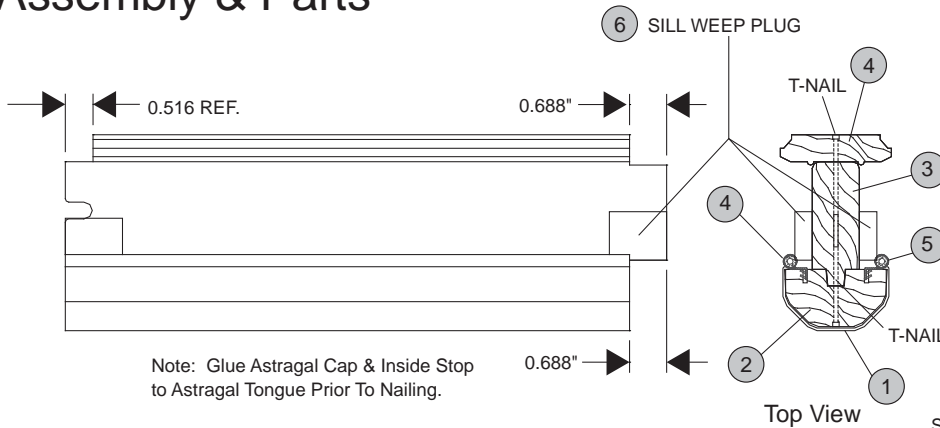

Astragal, OXXO, 4-Wide Assembly & Parts

Note: Glue Astragal Cap & Inside Stop to Astragal Tongue Prior To Nailing.

Apply Sill Weep Plugs To Both Ends & Side Of The Astragal Tongue As Shown (Flush To The Edges & Behind Astragal Weatherstrip).

Part ID	DESCRIPTION
1	Aluminum Astragal Cap
2	Wood Astragal Cap
3	Astragal Tongue
4	Inside Astragal Stop
5	Bulb Weatherstrip
6	Sill Sweep Plug