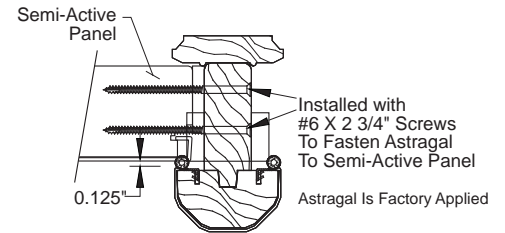

Apply Sill Weep Plugs To Both Ends & Side Of The Astragal Tongue As Shown (Flush To The Edges & Behind Astragal Weatherstrip).

Part ID	DESCRIPTION
1	Aluminum Astragal Cap
2	Wood Astragal Cap
3	Astragal Tongue
4	Inside Astragal Stop
5	Bulb Weatherstrip
6	Sill Sweep Plug