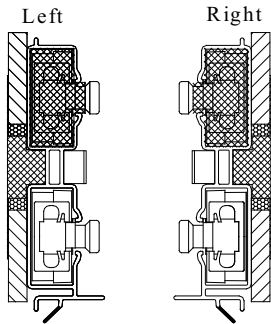

Aluminum Wood Double-Hung Windows Premium (Tilt) Replacement Parts

Block & Tackle (Complete)

Note: Part #'s include
the Jambliner &
Balance System

1-1/4" Block & Tackle Balance Assembly (Complete)

Glass Size	Part No.			
	White		Almond	
	Left	Right	Left	Right
16 x 14	084701	084700	084779	084778
16 x 16	084703	084702	084781	084780
16 x 20	084707	084706	084785	084784
16 x 22	084713	084712	084791	084790
16 x 24	084719	084718	084797	084796
16 x 26	084725	084724	084803	084802
16 x 28	084731	084730	084809	084808
16 x 24/36	N/A	N/A	N/A	N/A
16 x 30	084737	084736	084815	084814
16 x 32	084743	084742	084821	084820
16 x 34	084749	084748	084827	084826
16 x 36	084755	084754	084833	084832
16 x 40	084932	084933	084906	084907
16 x 42	084944	084945	084914	084915
20 x 14	041152	041153	041106	041107
20 x 16	041154	041155	041108	041109
20 x 20	041156	041157	041110	041111
20 x 22	041162	041163	041116	041117
20 x 24	084721	084720	084799	084798
20 x 26	084727	084726	084805	084804
20 x 28	084731	084730	084809	084808
20 x 24/36	015401	015402	015413	015414
20 x 30	084737	084736	084815	084814
20 x 32	041186	041187	041140	041141
20 x 34	041190	041191	041144	041145
20 x 36	041192	041193	041146	041147
20 x 40	041196	041197	041150	041151
20 x 42	084946	084947	084916	084917
24 x 14	084765	084764	012518	012517
24 x 16	084705	084704	084783	084782
24 x 20	041158	041159	041112	041113
24 x 22	041164	041165	041118	041119
24 x 24	084723	084722	084801	084800
24 x 26	084729	084728	084807	084806
24 x 28	084733	084732	084811	084810
24 x 24/36	015403	015404	015415	015416
24 x 30	084739	084738	084817	084816
24 x 32	041188	041189	041142	041143
24 x 34	041190	041191	041144	041145
24 x 36	084757	084756	084835	084834
24 x 40	084934	084935	084908	084909
24 x 42	084948	084949	084919	084920

Aluminum Wood
Double-Hung Windows

Continued on next page