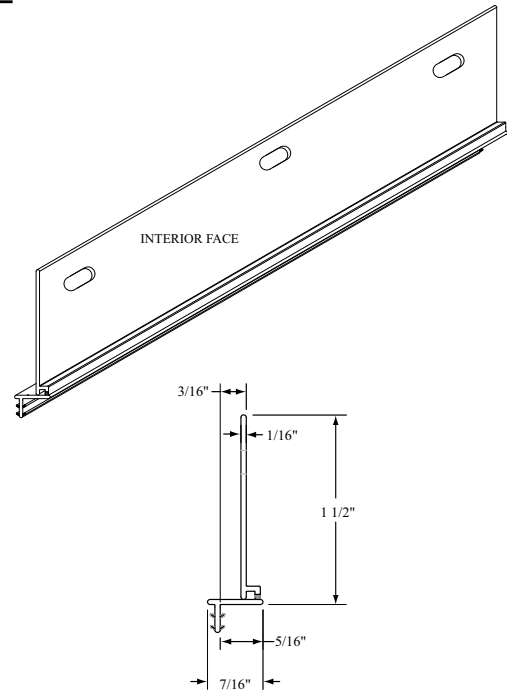

Miscellaneous

Items #2 & #46 Nailing Fins

Item No.	Description	Part No.	
2	16 Grey Head Nailing Fin	029066	
	20 Grey Head Nailing Fin	029067	
	24 Grey Head Nailing Fin	029068	
	28 Grey Head Nailing Fin	029069	
	32 Grey Head Nailing Fin	029070	
	36 Grey Head Nailing Fin	029071	
	40 Grey Head Nailing Fin	020072	
	2	14 Grey Side Nailing Fin	029078
16 Grey Side Nailing Fin		029079	
20 & 42 Grey Side Nailing Fin*		029080	
22 & 46 Grey Side Nailing Fin*		029081	
24 & 50 Grey Side Nailing Fin*		029082	
26 & 54 Grey Side Nailing Fin*		029086	
28 & 58 Grey Side Nailing Fin*		029083	
30 & 62 Grey Side Nailing Fin*		029085	
32 & 66 Grey Side Nailing Fin*		029088	
34 & 70 Grey Side Nailing Fin*		029084	
36 & 74 Grey Side Nailing Fin*		029089	
40 Grey Side Nailing Fin*		085281	
42 Grey Side Nailing Fin*		085282	
2		32 Picture Head Nailing Fin	029070
	36 Picture Head Nailing Fin	029071	
	44 Picture Head Nailing Fin	029073	
	48 Picture Head Nailing Fin	029074	
	56 Picture Head Nailing Fin	029075	
	64 Picture Head Nailing Fin	029076	
46	16 Grey Sill Nailing Fin	029090	
	20 Grey Sill Nailing Fin	029091	
	24 Grey Sill Nailing Fin	029092	
	28 Grey Sill Nailing Fin	029093	
	32 Grey Sill Nailing Fin	029094	
	36 Grey Sill Nailing Fin	029095	
46	32 Picture Sill Nailing Fin	029094	
	36 Picture Sill Nailing Fin	029095	
	44 Picture Sill Nailing Fin	029097	
	48 Picture Sill Nailing Fin	029098	
	56 Picture Sill Nailing Fin	029099	
	64 Picture Sill Nailing Fin	029100	

Aluminum Wood
Double-Hung Windows

* Applies to both standard and picture glass sizes.

Note: Parts drawings not to scale.

Continued on next page