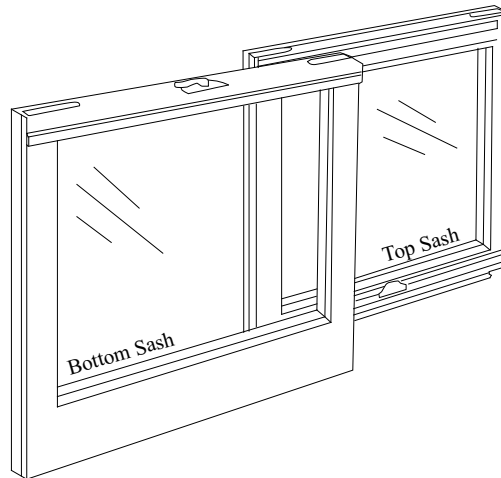

Aluminum Wood Double-Hung Windows Premium (Tilt) Replacement Parts

Hurd
Windows and Doors

Sash Assembly

Glass Size	Basic Unit Size	Insulating	Low-E		
			Standard	Climate Control	Super Sun Blocker
16 x 14	21-15/32 x 36-5/8				
16 x 16	21-15/32 x 40-5/8				
16 x 20	21-15/32 x 48-5/8				
16 x 22	21-15/32 x 52-5/8				
16 x 24	21-15/32 x 56-5/8				
16 x 26	21-15/32 x 60-5/8				
16 x 28	21-15/32 x 64-5/8				
16 x 30	21-15/32 x 68-5/8				
16 x 32	21-15/32 x 72-5/8				
16 x 34	21-15/32 x 76-5/8				
16 x 36	21-15/32 x 80-5/8				
16 x 40	21-15/32 x 88-5/8				
16 x 42	21-15/32 x 92-5/8				
20 x 14	25-15/32 x 36-5/8				
20 x 16	25-15/32 x 40-5/8				
20 x 20	25-15/32 x 48-5/8				
20 x 22	25-15/32 x 52-5/8				
20 x 24	25-15/32 x 56-5/8				
20 x 26	25-15/32 x 60-5/8				
20 x 28	25-15/32 x 64-5/8				
20 x 30	25-15/32 x 68-5/8				
20 x 32	25-15/32 x 72-5/8				
20 x 34	25-15/32 x 76-5/8				
20 x 36	25-15/32 x 80-5/8				
20 x 40	25-15/32 x 88-5/8				
20 x 42	25-15/32 x 92-5/8				
24 x 14	29-15/32 x 36-5/8				
24 x 16	29-15/32 x 40-5/8				
24 x 20	29-15/32 x 48-5/8				
24 x 22	29-15/32 x 52-5/8				
24 x 24	29-15/32 x 56-5/8				
24 x 26	29-15/32 x 60-5/8				
24 x 28	29-15/32 x 64-5/8				
24 x 30	29-15/32 x 68-5/8				
24 x 32	29-15/32 x 72-5/8				
24 x 34	29-15/32 x 76-5/8				
24 x 36	29-15/32 x 80-5/8				
24 x 40	29-15/32 x 88-5/8				
24 x 42	29-15/32 x 92-5/8				
28 x 14	33-15/32 x 36-5/8				
28 x 16	33-15/32 x 40-5/8				
28 x 20	33-15/32 x 48-5/8				
28 x 22	33-15/32 x 52-5/8				
28 x 24	33-15/32 x 56-5/8				
28 x 26	33-15/32 x 60-5/8				
28 x 28	33-15/32 x 64-5/8				

Note: When ordering, please specify top or bottom sash.

Note: When ordering, please specify top or bottom sash.

Aluminum Wood
Double-Hung Windows

Continued on next page