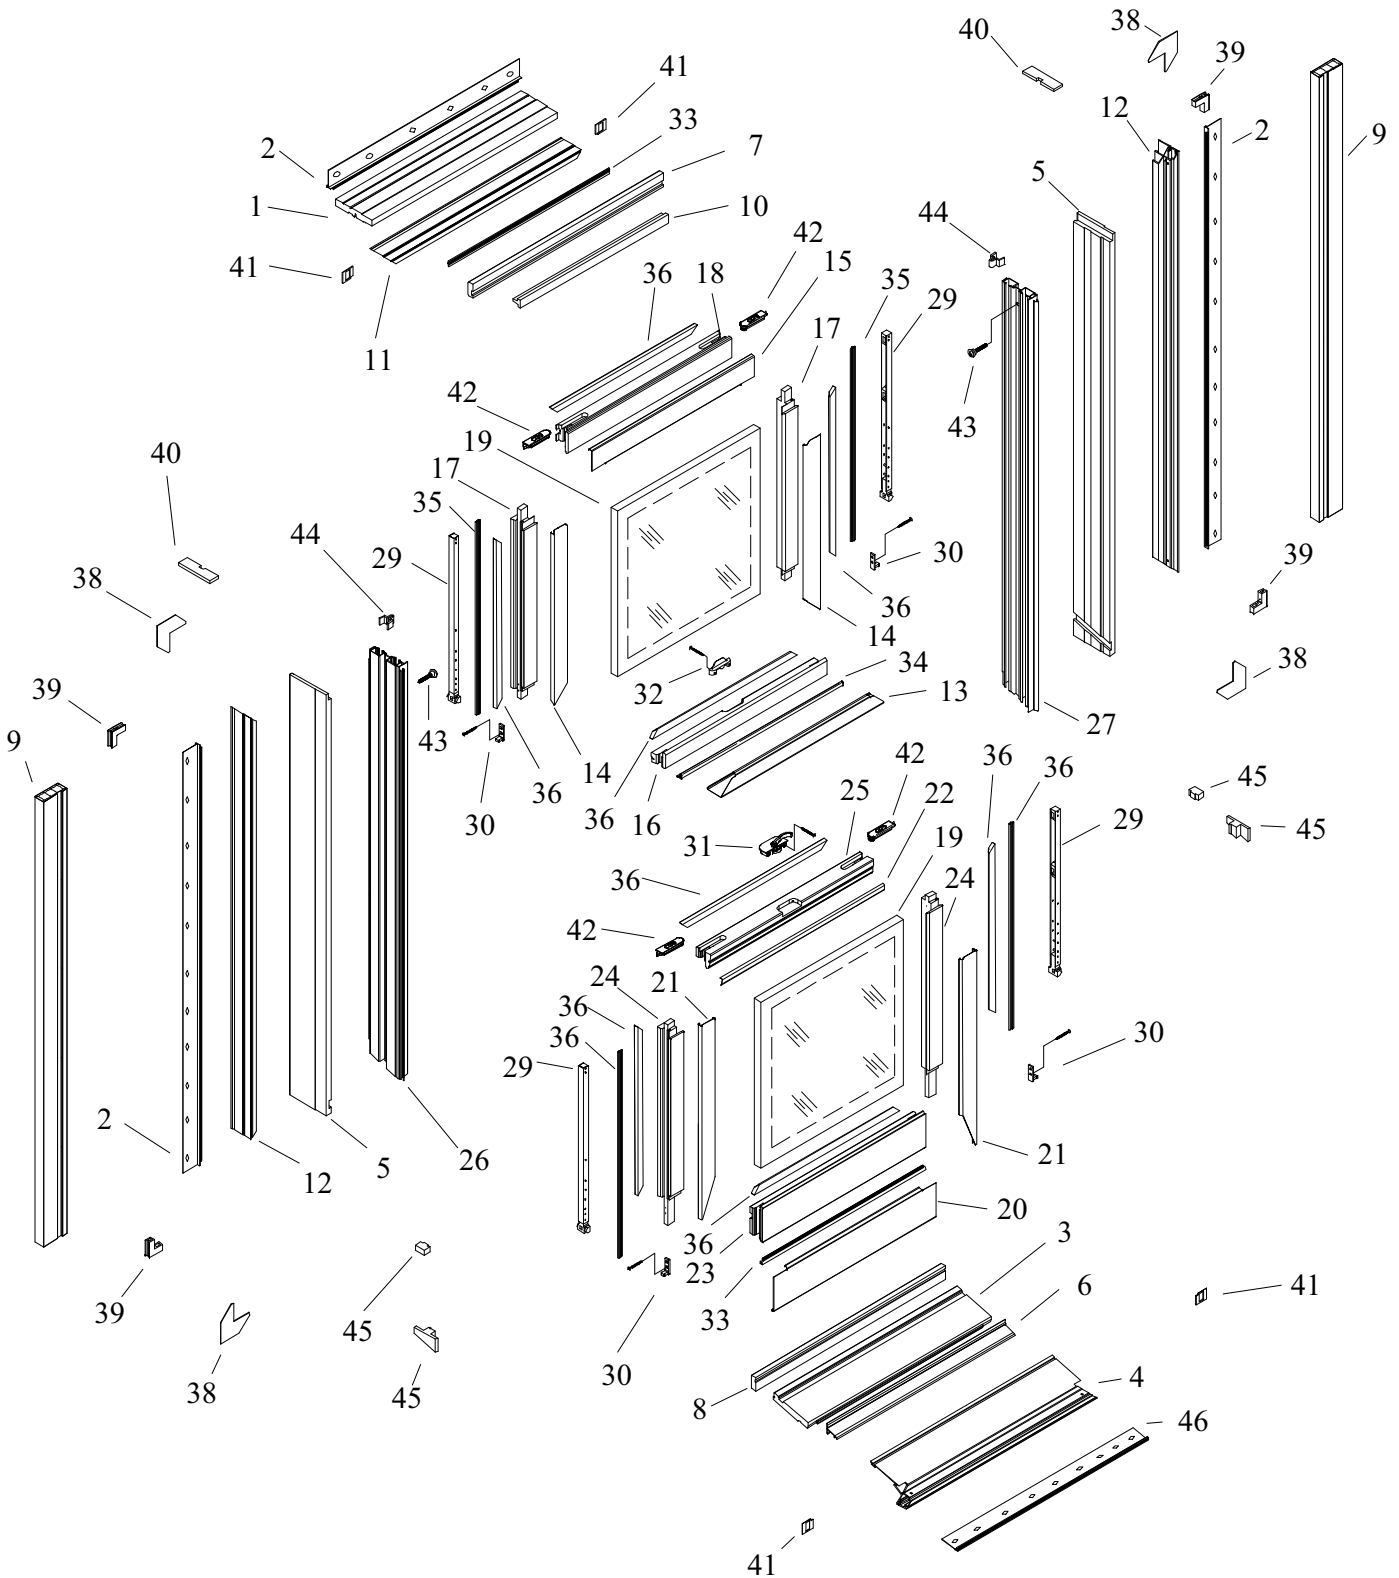

Aluminum Wood Double-Hung Windows

Premium (Tilt)

Replacement Parts

Exploded View

Aluminum Wood
Double-Hung Windows

Aluminum Wood Double-Hung Windows Premium (Tilt) Replacement Parts

Parts List

Item No.	Description
1.	Head Jamb
2.	Head and Jamb Nailing Fin
3.	Sill Jamb
4.	Sill Cladding
5.	Side Jamb
6.	Frost Barrier
7.	Head Inside Liner
8.	Sill Liner
9.	Right & Left Inside Liner
10.	Head Parting Stop
11.	Head Cladding
12.	Side Jamb Cladding
13.	Top Checkrail Cladding
14.	Top Stile Cladding
15.	Top Rail Cladding
16.	Top Checkrail
17.	Top Stile
18.	Top Rail
19.	Glass
20.	Bottom Rail Cladding
21.	Bottom Stile Cladding
22.	Bottom Checkrail Cladding
23.	Bottom Rail
24.	Bottom Stile
25.	Bottom Checkrail
26.	Left Side Jambliner
27.	Right Side Jambliner
28.	Block & Tackle Assembly
29.	Pivot Pin
30.	Lock
31.	Lock Keeper
32.	Head Jamb & Bottom Rail Weatherstrip
33.	Top Checkrail Weatherstrip
34.	Top Stile Weatherstrip
35.	Bottom Stile Weatherstrip
36.	Glass Bead
37.	Nailing Fin Pads
38.	Corner Key
39.	Balance Head Gasket
40.	Corner Gasket
41.	Tilt Latch
42.	Balance Hanger Screw & Grommet
43.	Sash Bumper
44.	Balance Jamb Plug
45.	Balance Support Block
46.	Sill Nailing Fin

Aluminum Wood
Double-Hung Windows