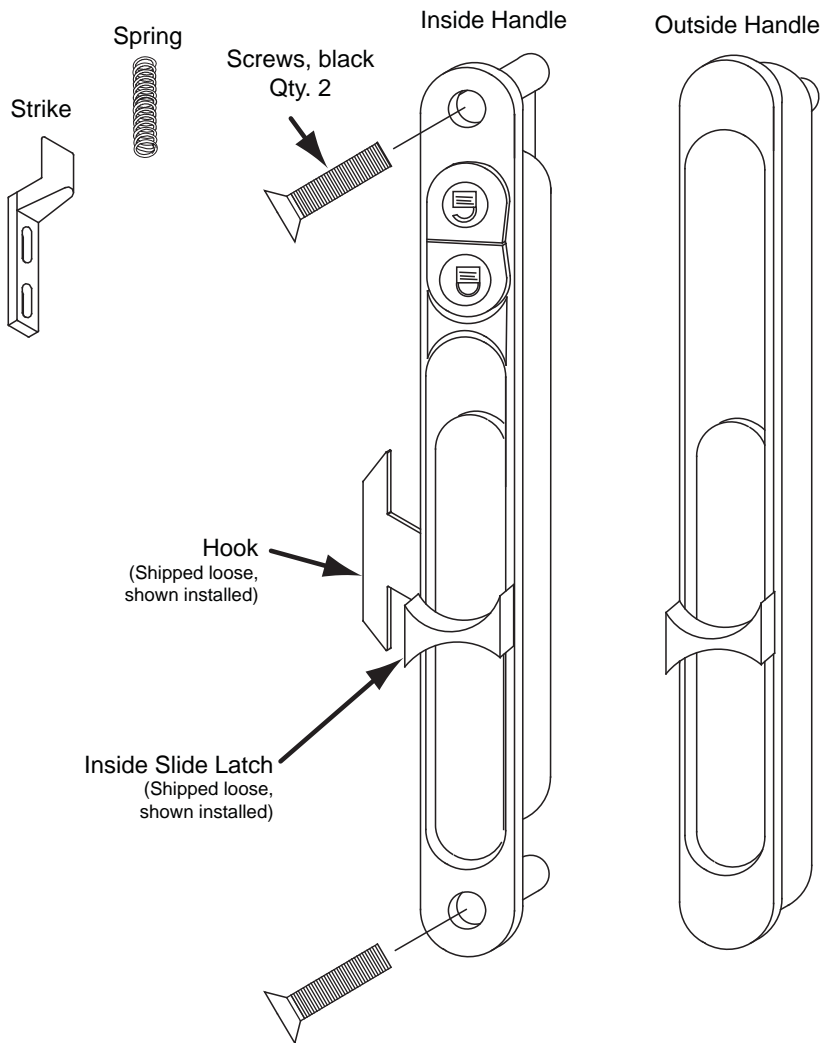

5 Screen Handle Package Part# 096406

Note: Parts drawings not to scale.