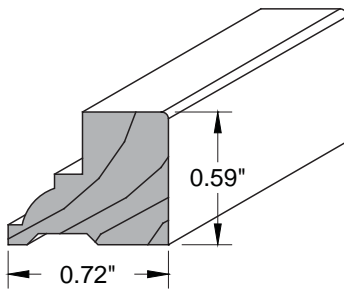

Glazing Beads, Wood

Glazing Beads for French Style Sliding Patio Door

Note: 3MM and 4MM refers to the thickness of each pane of glass that makes up the insulated glass.
3MM glass thickness = .122 and 4MM glass thickness = .154 as shown on the Glass Makeup chart/diagram below.

Lengths in charts apply to 3MM and 4MM glazing beads.

Horizontal		Vertical		Vertical for 9 1/2" Bottom Rail	
Size	Length	Size	Length	Size	Length
2-6	20 7/16"	Retro/6-10	69 9/16"	Retro/6-10	67 9/16"
2-8	22 7/16"	7-2	73 9/16"	7-2	71 9/16"
2-10	24 7/16"	8-0	79 13/16"	8-0	80 9/16"
3-0	26 7/16"				
3-2	28 7/16"				
4-2	40 7/16"				

3 3MM Wood Glazing Bead Lineal Foot Part# 211876