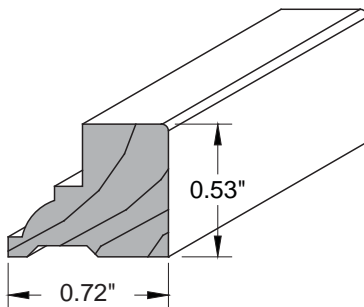

4 4MM Wood Glazing Bead Lineal Foot Part# 211875

Note: 4MM glazing bead only required on units with a glass square footage greater that 17.9 SGFT.