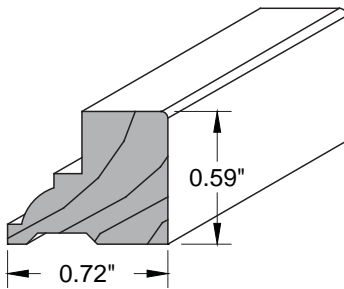

Glazing Beads, Wood

Glazing Beads
for
Standard Narrow Stile Sliding Patio Door

Note: 3MM and 4MM refers to the thickness of each pane of glass that makes up the insulated glass.
3MM glass thickness = .122 and 4MM glass thickness = .0154 as shown on the Glass Makeup chart/diagram below.

Lengths in charts apply to 3MM and 4MM glazing beads.

Horizontal	
Size	Length
2-6	23 1/16"
2-8	25 1/16"
2-10	27 1/16"
3-0	29 1/16"
3-2	31 1/16"
4-2	43 1/16"

Vertical	
Size	Length
Retro	72 13/16"
6-10	75 13/16"
7-2	79 13/16"
8-0	88 13/16"

Vertical for 9 1/2" Bottom Rail	
Size	Length
Retro	70 13/16"
6-10	73 13/16"
7-2	77 13/16"
8-0	86 13/16"

1 **3MM Wood Glazing Bead** Lineal Foot Part# 211876