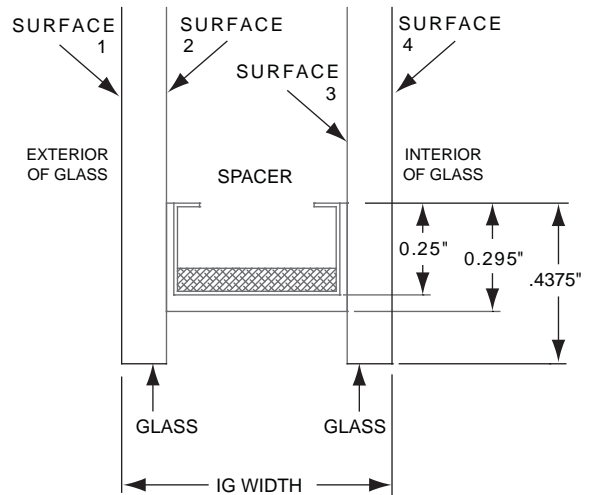

Lengths in charts apply to 3MM and 4MM glazing beads.

Horizontal	
Size	Length
2-6	23 1/16"
2-8	25 1/16"
2-10	27 1/16"
3-0	29 1/16"
3-2	31 1/16"
4-2	43 1/16"

Vertical	
Size	Length
Retro	72 13/16"
6-10	75 13/16"
7-2	79 13/16"
8-0	88 13/16"

Vertical for 9 1/2" Bottom Rail	
Size	Length
Retro	70 13/16"
6-10	73 13/16"
7-2	77 13/16"
8-0	86 13/16"

1 **3MM Wood Glazing Bead** Lineal Foot Part# 211876

2 **4MM Wood Glazing Bead** Lineal Foot Part# 211875

Note: 4MM glazing bead only required on units with a glass square footage greater that 17.9 SGFT.

Tempered - Clear, Low-E, SPF and Tinted Glass Makeup

	3MM	4MM
GLASS	0.122	0.154
SPACER	0.46	0.46
GLASS	0.122	0.154
IG WIDTH	0.744	0.808