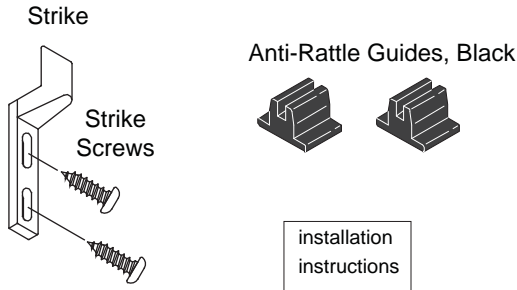

2 OXXO Screen Stop, Clear Anodized Aluminum Part# 018885

#6 x 5/8" Pan Head S.S. Screw  
Part# 017989 is used for installation.  
Order screw separately.

3 Screen Roller Part# 096405

Note: Parts drawings not to scale.

**Screen Parts**

**4 Screen Strike Hardware Package** Part# 096407

**5 Screen Handle Package** Part# 096406

Note: Parts drawings not to scale.

Glazing Beads, Wood

Glazing Beads  
for  
Standard Narrow Stile Sliding Patio Door