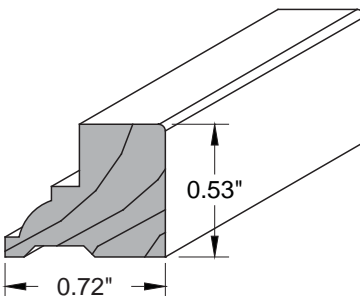

2 **4MM Wood Glazing Bead** Lineal Foot Part# 211875

Note: 4MM glazing bead only required on units with a glass square footage greater that 17.9 SGFT.