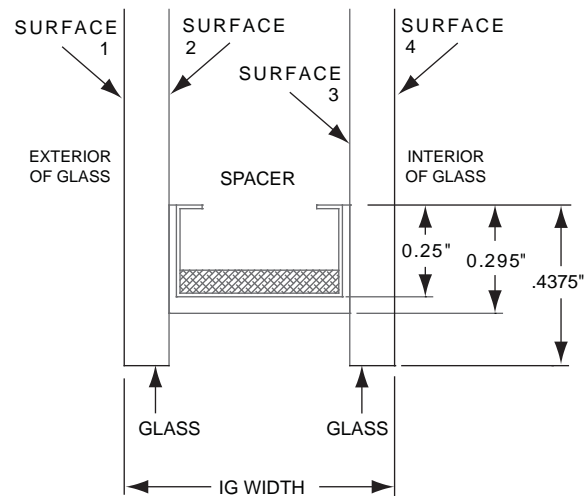

Lengths in charts apply to 3MM and 4MM glazing beads.

Horizontal		Vertical		Vertical for 9 1/2" Bottom Rail	
Size	Length	Size	Length	Size	Length
2-6	20 7/16"	Retro/6-10	69 9/16"	Retro/6-10	67 9/16"
2-8	22 7/16"	7-2	73 9/16"	7-2	71 9/16"
2-10	24 7/16"	8-0	79 13/16"	8-0	80 9/16"
3-0	26 7/16"				
3-2	28 7/16"				
4-2	40 7/16"				

#### Tempered - Clear, Low-E, SPF and Tinted Glass Makeup

	3MM	4MM
GLASS	0.122	0.154
SPACER	0.46	0.46
GLASS	0.122	0.154
IG WIDTH	0.744	0.808

Note: Parts drawings not to scale.