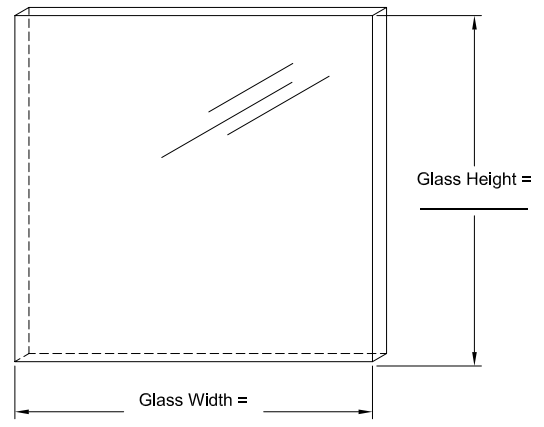

To help you find your glass size:
When ordering glass, please specify top or bottom sash glass.

To Order Glass, Please use these formulas for finding glass width & height.
Daylight Visible Glass Width + 13/16" = Glass Width _____
Daylight Visible Glass Height + 13/16" = Glass Height _____

Top Sash

Bottom Sash

Please Note: Visible glass is the glass that you can see. Measure the width and height of the glass you can see and add the 13/16" to each dimension.

See Page 1, Illustrations (A) and (B)

- Top Sash
- Bottom Sash

Please Note: Visible glass is the glass that you can see. Measure the width and height of the glass you can see and add the 13/16" to each dimension.

See Page 1, Illustrations (A) and (B)