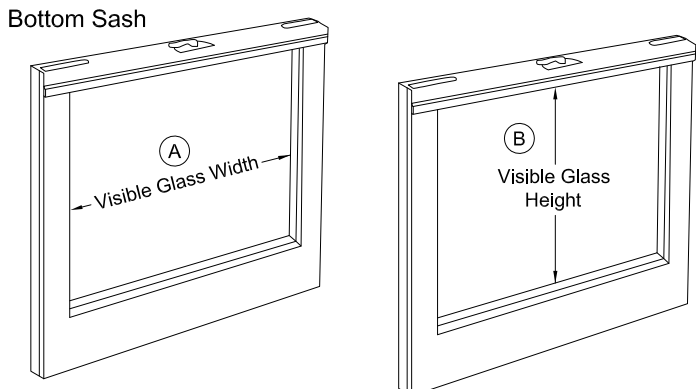

For Glass Part#'s
See Page 7 & 8

For Complete
Jambliner & Balance
Systems
See Pages 4--6

Premium Clad & Wood Upgrade Sash Kit

Tilt Double Hung Windows - Replacement Parts

Table of Contents

<u>Description</u>	<u>Part Found On Page</u>
Sash & Glass Ordering Formulas -----	Page 1
Head Parting Stop -----	Page 1
Head Gasket -----	Page 1
Pivot Pins -----	Page 1
Vertical Sash Section Details -----	Page 2
Sash Hardware	
Sash Locks	
Sash Lock Keepers	
Tilt Latches, Upper & Lower Sash	
Weatherstrip	
Checkrail Weatherstrip	
Bottom Rail Weatherstrip	
Horizontal Sash Section Details -----	Page 3
1 1/4" Block & Tackle Balance Assy	
Stile Weatherstrip	
1 1/4" Block & Tackle Balance Assy, Complete Sets -----	Pages 4, 5 & 6
Glass Sizes, How to Find Glass Size Formulas & Wood Glazing Bead -----	Pages 7 & 8

Premium Clad & Wood Upgrade Sash Kit Tilt Double Hung Windows - Replacement Parts

Sash, Head Parting Stop & Head Gasket Parts

Sash Premium Aluminum/Wood or Wood/Wood

When ordering complete sash, please specify top or bottom sash
To find the sash size, please use these formulas:

Daylight Visible Glass Width + 13/16" = **Glass Width (A)**
Daylight Visible Glass Height + 13/16" = **Glass Height (B)**

Sash Width for Top & Bottom Sash = Glass Width + 2.375"

Top Sash Height = Top Sash Glass Height + 2.613"
Bottom Sash Height = Bottom Sash Glass Height + 3.878"