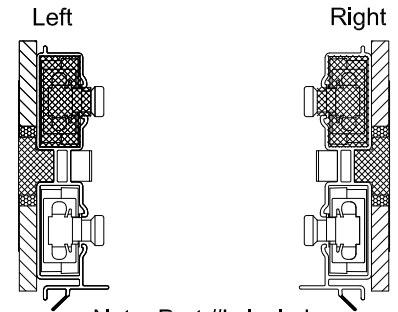

Premium Clad & Wood Upgrade Sash Kit

Tilt Double Hung Windows - Replacement Parts

Jambliner & Balance System, Complete Sets

continued from previous page.

1 1/4" Block & Tackle Balance Assembly COMPLETE, For Clad/Wood & Wood/Wood Sash

Glass Size	White		Almond	
	Left	Right	Left	Right
40 x 14	084767	084766	084839	084838
40 x 16	084771	084770	012520	012519
40 x 20	084769	084768	084841	084840
40 x 22	084773	084772	084845	084844
40 x 24	041170	041171	041124	041125
40 x 26	084775	084774	084847	084846
40 x 28	012512	012511	012526	012525
40 x 24/36	015409	015410	015421	015422
40 x 30	012514	012513	012528	012527
40 x 32	084777	084776	084851	084850
40 x 34	012614	012615	084855	084854
40 x 36	084763	084762	012618	012619
40 x 40	084942	084943	084930	084931
40 x 42	084956	084957	084926	084927

Note: Part #'s include the Jambliner & Balance System