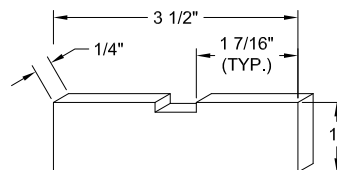

Balance Head Gasket

White Part# = 031970
QTY 2 For Head of Jambliner