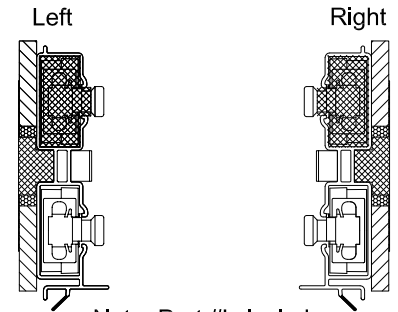

Glass Size	White		Almond	
	Left	Right	Left	Right
16 x 14	084701	084700	084779	084778
16 x 16	084703	084702	084781	084780
16 x 20	084707	084706	084785	084784
16 x 22	084713	084712	084791	084790
16 x 24	084719	084718	084797	084796
16 x 26	084725	084724	084803	084802
16 x 28	084731	084730	084809	084808
16 x 24/36	N/A	N/A	N/A	N/A
16 x 30	084737	084736	084815	084814
16 x 32	084743	084742	084821	084820
16 x 34	084749	084748	084827	084826
16 x 36	084755	084754	084833	084832
16 x 40	084932	084933	084906	084907
16 x 42	084944	084945	084914	084915
20 x 14	041152	041153	041106	041107
20 x 16	041154	041155	041108	041109
20 x 20	041156	041157	041110	041111
20 x 22	041162	041163	041116	041117
20 x 24	084721	084720	084799	084798
20 x 26	084727	084726	084805	084804
20 x 28	084731	084730	084809	084808
20 x 24/36	015401	015402	015413	015414
20 x 30	084737	084736	084815	084814
20 x 32	041186	041187	041140	041141
20 x 34	041190	041191	041144	041145
20 x 36	041192	041193	041146	041147
20 x 40	041196	041197	041150	041151
20 x 42	084946	084947	084916	084917
24 x 14	084765	084764	012518	012517
24 x 16	084705	084704	084783	084782
24 x 20	041158	041159	041112	041113
24 x 22	041164	041165	041118	041119
24 x 24	084723	084722	084801	084800
24 x 26	084729	084728	084807	084806
24 x 28	084733	084732	084811	084810
24 x 24/36	015403	015404	015415	015416
24 x 30	084739	084738	084817	084816
24 x 32	041188	041189	041142	041143
24 x 34	041190	041191	041144	041145
24 x 36	084757	084756	084835	084834
24 x 40	084934	084935	084908	084909
24 x 42	084948	084949	084918	084919

Note: Part #'s include the Jambliner & Balance System

continued on next page,