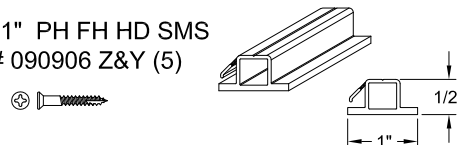

Vinyl Head Parting Stop

White Part# = 092872 L/F
Almond Part# = 090948 L/F

Parting Stops 30" and Less = 3 Holes
Parting Stops 30" and Greater = 4 Holes

#6 x 1" PH FH HD SMS
Part# 090906 Z&Y (5)