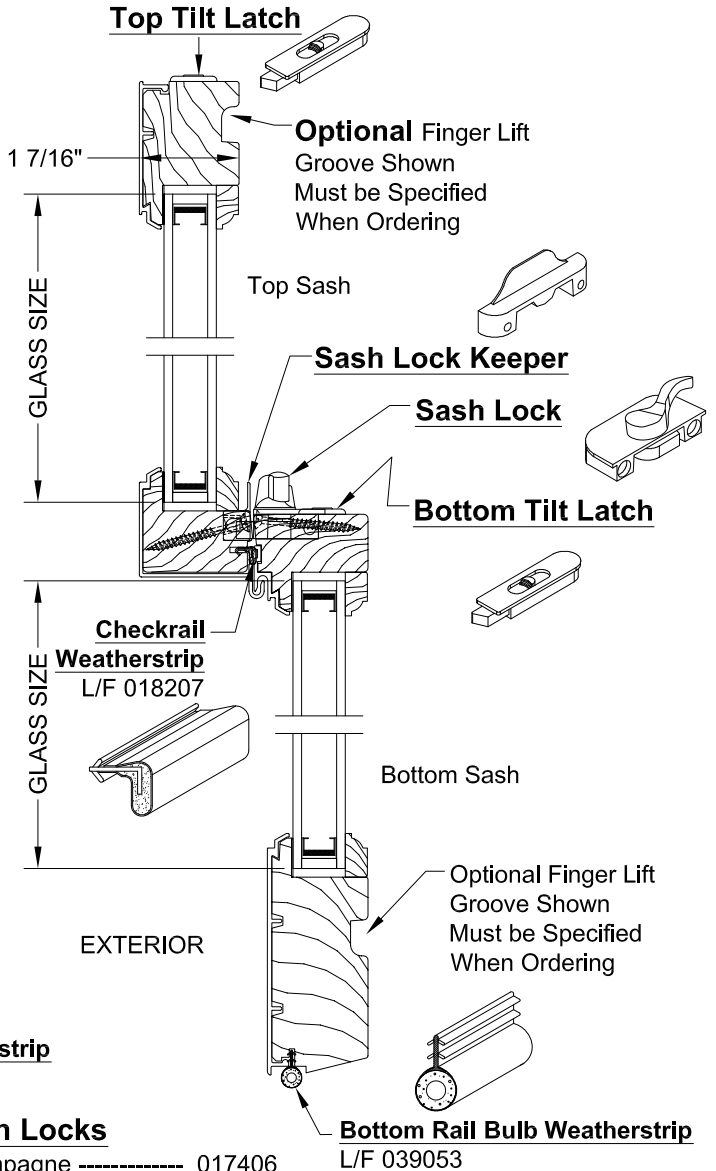

Aluminum/Clad Tilt Double Hung Sash

Sash Lock Keeper

- Champagne ----- 017407
- Gold ----- 092891
- White ----- 092893
- Bronze ----- 092897
- Bright Brass ----- 092895
- Oil Rubbed ----- 094588
- Brushed Chrome ----- 094592

Sash Locks

- Champagne ----- 017406
- Gold ----- 092892
- White ----- 092894
- Bronze ----- 092898
- Bright Brass ----- 092896
- Oil Rubbed ----- 094587
- Brushed Chrome ----- 094591

Top Sash Tilt Latch

	Top Left	Top Right
Champagne -----	017410	017411
Gold -----	074494	074495
White -----	074496	074497
Bronze -----	090946	090947
Bright Brass -----	074498	074499
Oil Rubbed -----	094590	094589
Brushed Chrome -----	094594	094593

Bottom Sash Tilt Latch

	Bottom Left	Bottom Right
Champagne -----	017408	017409
Gold -----	097830	097831
White -----	097832	097833
Bronze -----	097834	097835
Bright Brass -----	097836	097837
Oil Rubbed -----	097838	097839
Brushed Chrome -----	097840	097841