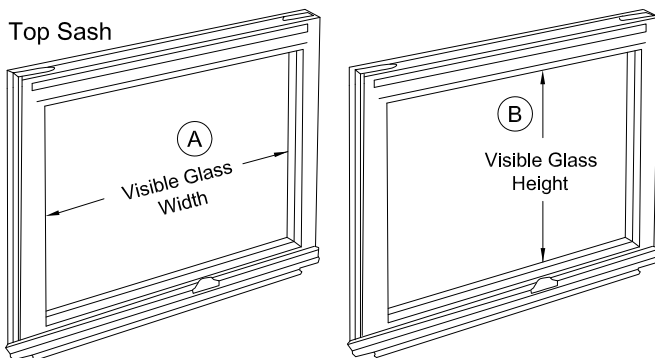

For Glass Part#'s
See Page 7 & 8

For Complete
Jambliner & Balance
Systems
See Pages 4--6

Premium Clad & Wood Upgrade Sash Kit

Tilt Double Hung Windows - Replacement Parts

Table of Contents

<u>Description</u>	<u>Part Found On Page</u>
Sash & Glass Ordering Formulas -----	Page 1
Head Parting Stop -----	Page 1
Head Gasket -----	Page 1
Pivot Pins -----	Page 1
Vertical Sash Section Details -----	Page 2
Sash Hardware	
Sash Locks	
Sash Lock Keepers	
Tilt Latches, Upper & Lower Sash	
Weatherstrip	
Checkrail Weatherstrip	
Bottom Rail Weatherstrip	
Horizontal Sash Section Details -----	Page 3
1 1/4" Block & Tackle Balance Assy	
Stile Weatherstrip	
1 1/4" Block & Tackle Balance Assy, Complete Sets -----	Pages 4, 5 & 6
Glass Sizes, How to Find Glass Size Formulas & Wood Glazing Bead -----	Pages 7 & 8

Premium Clad & Wood Upgrade Sash Kit Tilt Double Hung Windows - Replacement Parts

Sash, Head Parting Stop & Head Gasket Parts

Sash Premium Aluminum/Wood or Wood/Wood

When ordering complete sash, please specify top or bottom sash
To find the sash size, please use these formulas:

Daylight Visible Glass Width + 13/16" = **Glass Width (A)**
Daylight Visible Glass Height + 13/16" = **Glass Height (B)**

Sash Width for Top & Bottom Sash = Glass Width + 2.375"

Top Sash Height = Top Sash Glass Height + 2.613"
Bottom Sash Height = Bottom Sash Glass Height + 3.878"