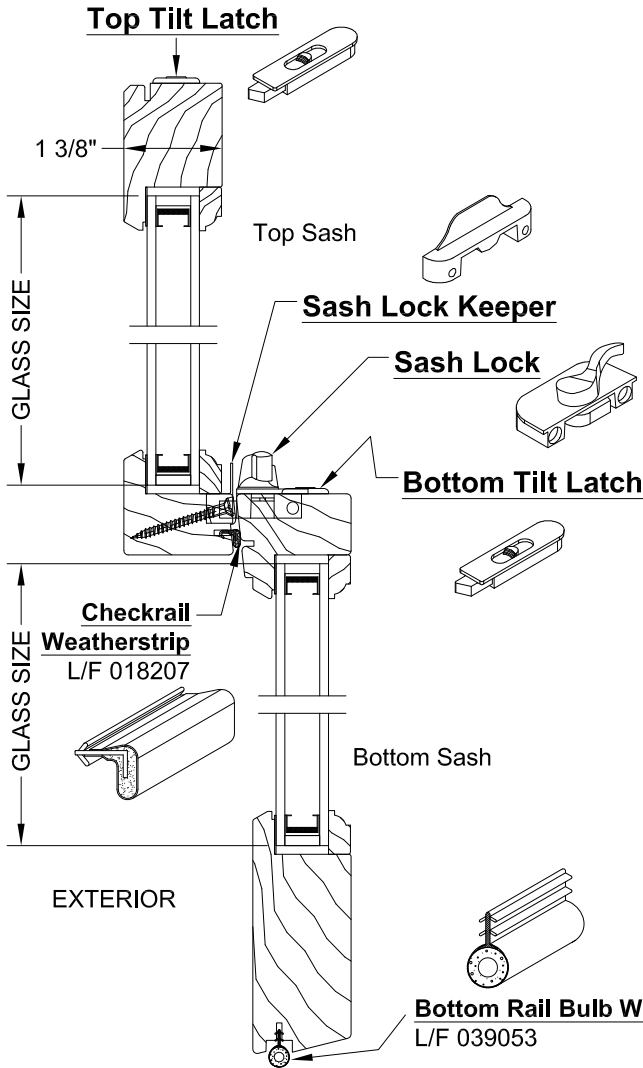

Vertical Section Sash Details

Sash Hardware & Weatherstrip Parts

Wood/Wood Tilt Double Hung Sash