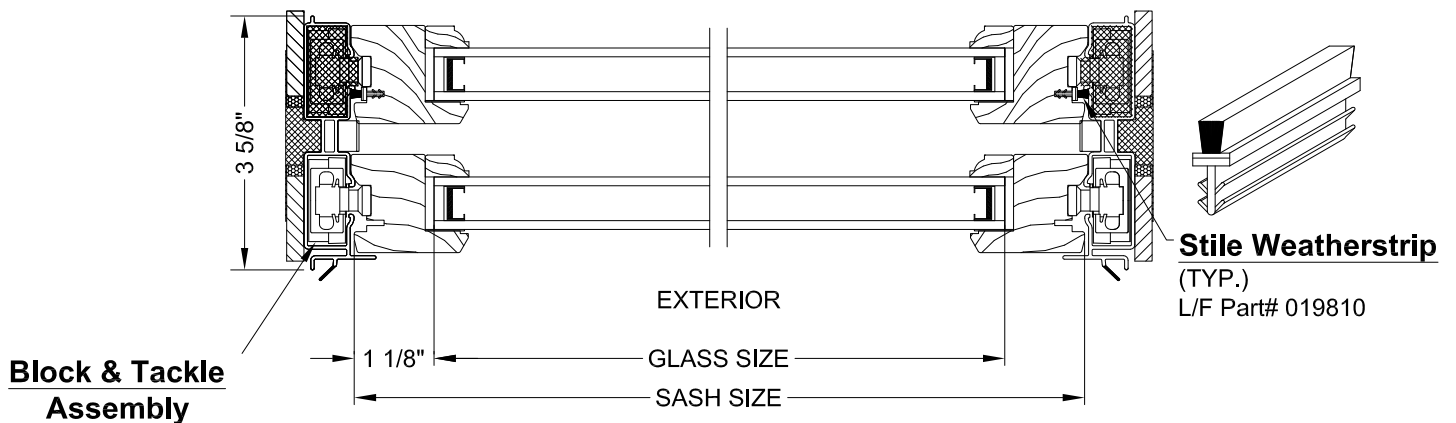

Wood/Wood Tilt Double Hung Sash