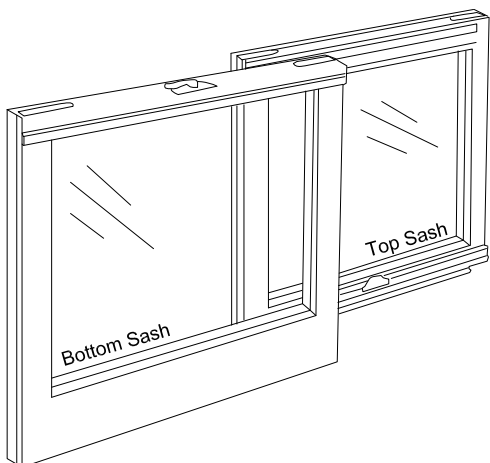

For Glass Part#'s
See Page 7 & 8

For Complete
Jambliner & Balance
Systems
See Pages 4--6

Premium Clad & Wood Upgrade Sash Kit

Tilt Double Hung Windows - Replacement Parts

Table of Contents

<u>Description</u>	<u>Part Found On Page</u>
Sash & Glass Ordering Formulas -----	Page 1
Head Parting Stop -----	Page 1
Head Gasket -----	Page 1
Pivot Pins -----	Page 1
Vertical Sash Section Details -----	Page 2
Sash Hardware	
Sash Locks	
Sash Lock Keepers	
Tilt Latches, Upper & Lower Sash	
Weatherstrip	
Checkrail Weatherstrip	
Bottom Rail Weatherstrip	
Horizontal Sash Section Details -----	Page 3
1 1/4" Block & Tackle Balance Assy	
Stile Weatherstrip	
1 1/4" Block & Tackle Balance Assy, Complete Sets -----	Pages 4, 5 & 6
Glass Sizes, How to Find Glass Size Formulas & Wood Glazing Bead -----	Pages 7 & 8

Premium Clad & Wood Upgrade Sash Kit Tilt Double Hung Windows - Replacement Parts

Sash, Head Parting Stop & Head Gasket Parts

Sash Premium Aluminum/Wood or Wood/Wood

When ordering complete sash, please specify top or bottom sash
To find the sash size, please use these formulas:

Daylight Visible Glass Width + 13/16" = **Glass Width (A)**
Daylight Visible Glass Height + 13/16" = **Glass Height (B)**

Sash Width for Top & Bottom Sash = Glass Width + 2.375"

Top Sash Height = Top Sash Glass Height + 2.613"
Bottom Sash Height = Bottom Sash Glass Height + 3.878"