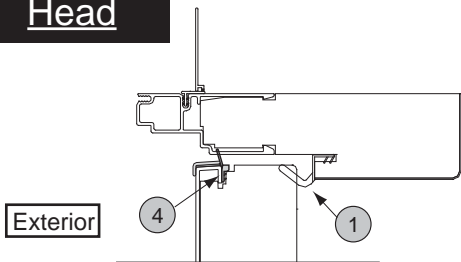

Head

Operating Panel, Head