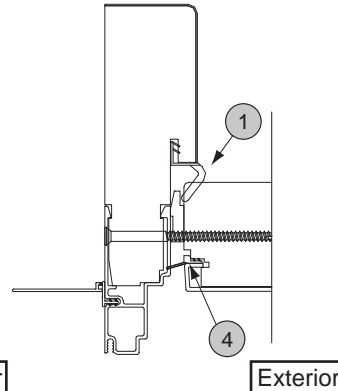

**Sidelite / Fixed Panel, Head**

**Transom Panel, Head**

**Sill**

**Operating Panel, Sill**

**Sidelite / Fixed Panel, Sill**

**Transom Panel, Sill**

**ADA Operating Panel, Sill**

**Jambs**

**Operating Panel  
(Non-Hinged)  
Side Jamb**

**Operating Panel  
(Side Hinged)  
Side Jamb**

**Sidelite / Fixed Panel  
Side Jamb**

**Transom Panel  
Side Jamb**

Note: Parts drawings not to scale.

#### Head & Sill Standard Single Wide

Part #	Size	Length
	1-0	10 3/16"
	1-2	12 3/16"
	1-4	14 3/16"
	1-6	16 3/16"
	1-8	18 3/16"
	2-0	21 7/16"
	2-6	27 7/16"
	2-8	29 7/16"
	3-0	33 7/16"
	3-2	35 7/16"