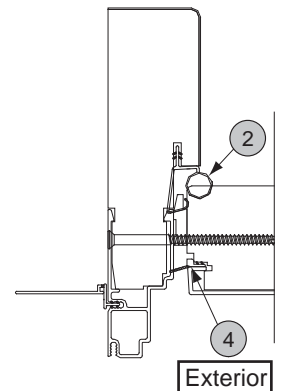

**Sidelite / Fixed Panel, Head**

**Transom Panel, Head**

**Sill**

**Operating Panel, Sill**

**Sidelite / Fixed Panel, Sill**

**Transom Panel, Sill**

**ADA Operating Panel, Sill**

**Jambs**

**Operating Panel  
(Non-Hinged)  
Side Jamb**

**Operating Panel  
(Side Hinged)  
Side Jamb**

**Sidelite / Fixed Panel  
Side Jamb**

**Transom Panel  
Side Jamb**

Note: Parts drawings not to scale.

#### Head & Sill Standard Single Wide

Part #	Size	Length
	1-0	10 3/16"
	1-2	12 3/16"
	1-4	14 3/16"
	1-6	16 3/16"
	1-8	18 3/16"
	2-0	21 7/16"
	2-6	27 7/16"
	2-8	29 7/16"
	3-0	33 7/16"
	3-2	35 7/16"