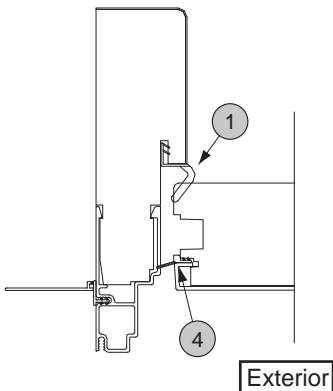

**Sidelite / Fixed Panel, Head**

**Transom Panel, Head**

**Sill**

**Operating Panel, Sill**

**Sidelite / Fixed Panel, Sill**

**Transom Panel, Sill**

**ADA Operating Panel, Sill**

**Jambs**

**Operating Panel  
(Non-Hinged)  
Side Jamb**

**Operating Panel  
(Side Hinged)  
Side Jamb**

**Sidelite / Fixed Panel  
Side Jamb**

**Transom Panel  
Side Jamb**

Note: Parts drawings not to scale.

#### Head & Sill Standard Single Wide

Part #	Size	Length
	1-0	10 3/16"
	1-2	12 3/16"
	1-4	14 3/16"
	1-6	16 3/16"
	1-8	18 3/16"
	2-0	21 7/16"
	2-6	27 7/16"
	2-8	29 7/16"
	3-0	33 7/16"
	3-2	35 7/16"