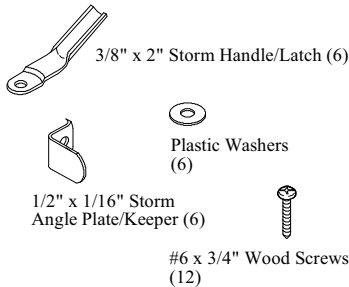

Note: Parts drawings not to scale.

Continued on next page

Miscellaneous

Continued from previous page

Double-Hung Hardware

Item No.	Description	Part No.
Not Shown	WDWD DH Screen Receiver Package - White	011306
Not Shown	WDWD DH Screen Receiver Package - Bronze	011307
Not Shown	WDWD DH Screen Receiver Package - Sand	038126
	Above Packages include:	
	2 Screen Receivers	
	2 7/16" PH FH Screws	
26	WDWD DH Screen Grommet	013217
Not Shown	WDWD DH Storm Hardware Package - For obsolete wood storms	025696
	Package Includes:	
	12 #6 x 3/4" Wood Screws	
	6 3/8" x 2" Storm Handle/Latch	
	6 1/2" x 1/16" Storm Angle Plate/Keeper	
	6 Plastic Washers	