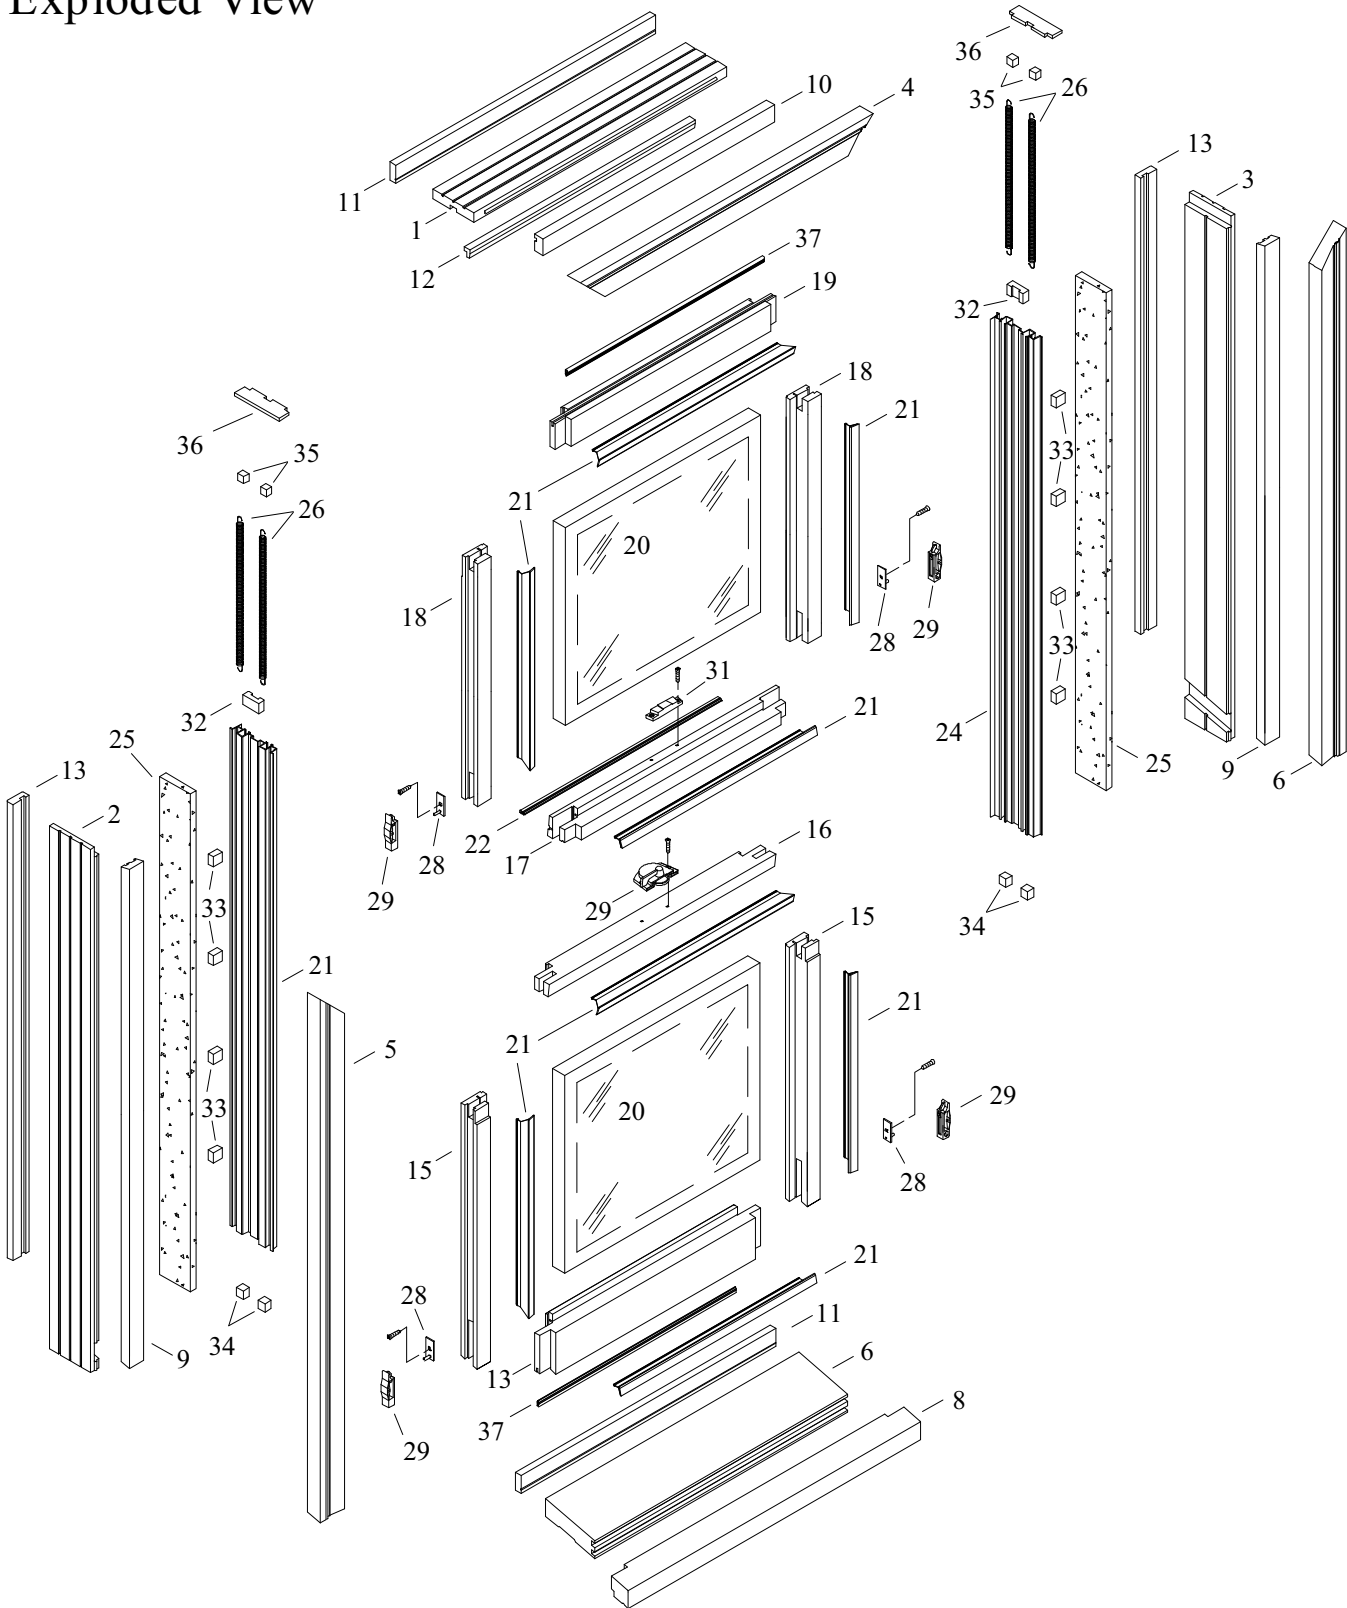

Wood Wood Double-Hung Windows

Compression Tilt (Old Double-Hung)

Replacement Parts

Exploded View

Wood Wood
Double-Hung Windows

Wood Wood Double-Hung Windows Compression Tilt (Old Double-Hung) Replacement Parts

Parts List

Item No.	Description
1.	Head Jamb
2.	Left Side Jamb
3.	Right Side Jamb
4.	Head Brickmould
5.	Left Side Brickmould
6.	Right Side Brickmould
7.	Sill
8.	Sill Nose
9.	Side Blind Stop
10.	Head Blind Stop
11.	Head and Sill Inside Liner
12.	Head Parting Stop
13.	Side Inside Liner
14.	Bottom Rail
15.	Lower Sash Stiles
16.	Bottom Checkrail
17.	Top Checkrail
18.	Top Sash Stiles
19.	Top Rail
20.	Glass
21.	Glass Bead
22.	Gray Bulb Weatherstrip
23.	Left Side Balance
24.	Right Side Balance
25.	Side Balance Foam
26.	Screen Grommet
27.	Balance Springs
28.	Clutch Pins
29.	Clutch Shoes
30.	Checkrail Lock
31.	Checkrail Keeper
32.	U-Shaped Plug
33.	Snap-In Rubber Block
34.	White Jamb Plug
35.	Black Rubber Block
36.	Balance Head Gasket
37.	Gray Bulb Foam Filled Weatherstrip