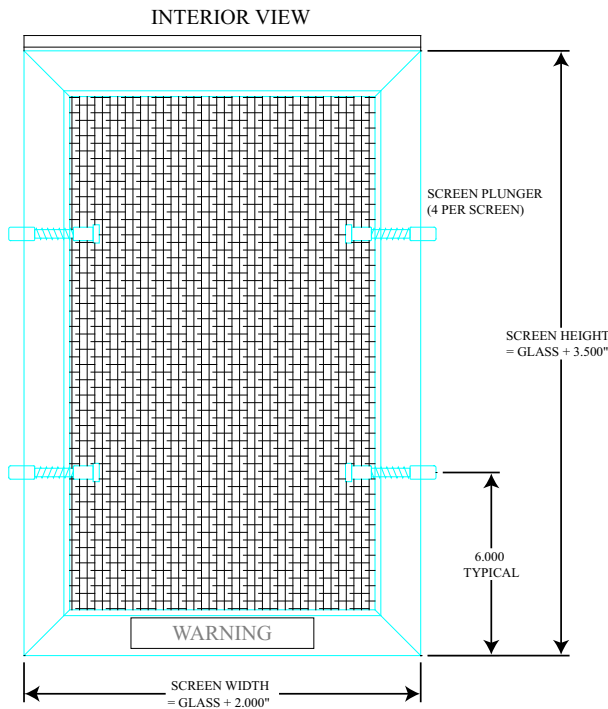

Wood Wood Double-Hung Windows Premium (Tilt) Replacement Parts

Half Screen

SCREEN FORMULA = GLASS WIDTH + 2
GLASS HEIGHT + 3 1/2

GLASS SIZE		SCREEN SIZE		
WIDTH	HEIGHT	WIDTH	HEIGHT	
16	X 14	18	X 17 1/2	
16	X 16	18	X 19 1/2	
16	X 20	18	X 23 1/2	
16	X 22	18	X 25 1/2	
16	X 24	18	X 27 1/2	
16	X 26	18	X 29 1/2	
16	X 28	18	X 31 1/2	
16	X 32	18	X 35 1/2	
16	X 34	18	X 37 1/2	
16	X 36	18	X 39 1/2	
16	X 40	18	X 43 1/2	
16	X 42	18	X 45 1/2	
20	X 14	22	X 17 1/2	
20	X 16	22	X 19 1/2	
20	X 20	22	X 23 1/2	
20	X 22	22	X 25 1/2	
20	X 24	22	X 27 1/2	
20	X 26	22	X 29 1/2	
20	X 28	22	X 31 1/2	
20	X 32	22	X 35 1/2	
20	X 34	22	X 37 1/2	
20	X 36	22	X 39 1/2	
20	X 40	22	X 43 1/2	
20	X 42	22	X 45 1/2	
24	X 14	26	X 17 1/2	
24	X 16	26	X 19 1/2	
24	X 20	26	X 23 1/2	
24	X 22	26	X 25 1/2	
24	X 24	26	X 27 1/2	
24	X 26	26	X 29 1/2	
24	X 28	26	X 31 1/2	
24	X 32	26	X 35 1/2	
24	X 34	26	X 37 1/2	
24	X 36	26	X 39 1/2	
24	X 40	26	X 43 1/2	
24	X 42	26	X 45 1/2	
28	X 14	30	X 17 1/2	
28	X 16	30	X 19 1/2	
28	X 20	30	X 23 1/2	
28	X 22	30	X 25 1/2	
28	X 24	30	X 27 1/2	
28	X 26	30	X 29 1/2	
28	X 28	30	X 31 1/2	
28	X 32	30	X 35 1/2	
28	X 34	30	X 37 1/2	
28	X 36	30	X 39 1/2	
28	X 40	30	X 43 1/2	
28	X 42	30	X 45 1/2	
32	X 14	34	X 17 1/2	
32	X 16	34	X 19 1/2	
32	X 20	34	X 23 1/2	
32	X 22	34	X 25 1/2	
32	X 24	34	X 27 1/2	
32	X 26	34	X 29 1/2	
32	X 28	34	X 31 1/2	
32	X 32	34	X 35 1/2	
32	X 34	34	X 37 1/2	
32	X 36	34	X 39 1/2	
32	X 40	34	X 43 1/2	
32	X 42	34	X 45 1/2	
36	X 14	38	X 17 1/2	
36	X 16	38	X 19 1/2	
36	X 20	38	X 23 1/2	
36	X 22	38	X 25 1/2	
36	X 24	38	X 27 1/2	
36	X 26	38	X 29 1/2	
36	X 28	38	X 31 1/2	
36	X 32	38	X 35 1/2	
36	X 34	38	X 37 1/2	
36	X 36	38	X 39 1/2	
36	X 40	38	X 43 1/2	
36	X 42	38	X 45 1/2	

Wood Wood
Double-Hung Windows