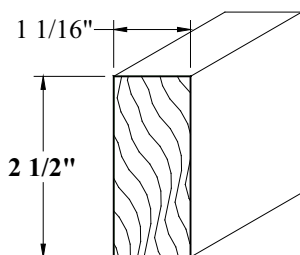

L/F 2-1/2" Flat Casing (Not Shown on Exploded View)

	Primed Part No.	Natural Part No.
2-1/2" Flat Casing		
L/F WDWD DH Flat Casing	205887	205886
3-1/2" Flat Casing		
L/F WDWD DH Flat Casing	204408	204407
5" Flat Casing		
L/F WDWD DH Flat Casing	F200692	F200693