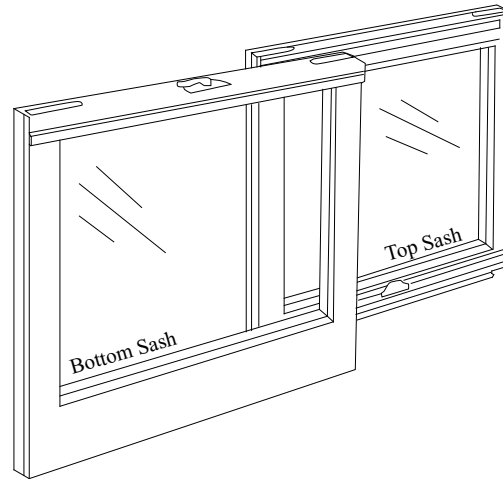

Wood Wood Double-Hung Windows Replacement Parts

Sash Assembly

Glass Size	Basic Unit Size	Insulating	Low-E		
			Standard	Climate Control	Super Sun Blocker
16 x 14	21-15/32 x 36-5/8				
16 x 16	21-15/32 x 40-5/8				
16 x 20	21-15/32 x 48-5/8				
16 x 22	21-15/32 x 52-5/8				
16 x 24	21-15/32 x 56-5/8				
16 x 26	21-15/32 x 60-5/8				
16 x 28	21-15/32 x 64-5/8				
16 x 30	21-15/32 x 68-5/8				
16 x 32	21-15/32 x 72-5/8				
16 x 34	21-15/32 x 76-5/8				
16 x 36	21-15/32 x 80-5/8				
16 x 40	21-15/32 x 88-5/8				
16 x 42	21.46875 x 92-5/8				
20 x 14	25-15/32 x 36-5/8				
20 x 16	25-15/32 x 40-5/8				
20 x 20	25-15/32 x 48-5/8				
20 x 22	25-15/32 x 52-5/8				
20 x 24	25-15/32 x 56-5/8				
20 x 26	25-15/32 x 60-5/8				
20 x 28	25-15/32 x 64-5/8				
20 x 30	25-15/32 x 68-5/8				
20 x 32	25-15/32 x 72-5/8				
20 x 34	25-15/32 x 76-5/8				
20 x 36	25-15/32 x 80-5/8				
20 x 40	25-15/32 x 88-5/8				
20 x 42	25-15/32 x 92-5/8				
24 x 14	29-15/32 x 36-5/8				
24 x 16	29-15/32 x 40-5/8				
24 x 20	29-15/32 x 48-5/8				
24 x 22	29-15/32 x 52-5/8				
24 x 24	29-15/32 x 56-5/8				
24 x 26	29-15/32 x 60-5/8				
24 x 28	29-15/32 x 64-5/8				
24 x 30	29-15/32 x 68-5/8				
24 x 32	29-15/32 x 72-5/8				
24 x 34	29-15/32 x 76-5/8				
24 x 36	29-15/32 x 80-5/8				
24 x 40	29-15/32 x 88-5/8				
24 x 42	29-15/32 x 92-5/8				
28 x 14	33-15/32 x 36-5/8				
28 x 16	33-15/32 x 40-5/8				
28 x 20	33-15/32 x 48-5/8				
28 x 22	33-15/32 x 52-5/8				
28 x 24	33-15/32 x 56-5/8				
28 x 26	33-15/32 x 60-5/8				

Note: When ordering, please specify top or bottom sash.

Wood Wood
Double-Hung Windows

Continued on next page