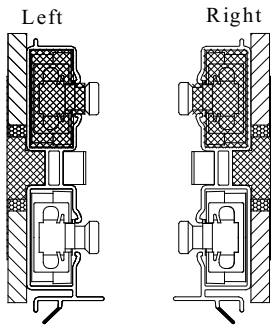

Wood Wood Double-Hung Windows Replacement Parts

Block & Tackle (Complete)

Note: Part #'s include
the Jambliner &
Balance System

1-1/4" Block & Tackle Balance Assembly (Complete)

Glass Size	Part No.			
	White		Almond	
	Left	Right	Left	Right
16 x 14	084701	084700	084779	084778
16 x 16	084703	084702	084781	084780
16 x 20	084707	084706	084785	084784
16 x 22	084713	084712	084791	084790
16 x 24	084719	084718	084797	084796
16 x 26	084725	084724	084803	084802
16 x 28	084731	084730	084809	084808
16 x 30	084737	084736	084815	084814
16 x 32	084743	084742	084821	084820
16 x 34	084749	084748	084827	084826
16 x 36	084755	084754	084833	084832
16 x 40	084932	084933	084906	084907
16 x 42	084944	084945	084914	084915
20 x 14	041152	041153	041106	041107
20 x 16	041154	041155	041108	041109
20 x 20	041156	041157	041110	041111
20 x 22	041162	041163	041116	041117
20 x 24	084721	084720	084799	084798
20 x 26	084727	084726	084805	084804
20 x 28	084731	084730	084809	084808
20 x 24/36	015401	015402	015413	015414
20 x 30	084737	084736	084815	084814
20 x 32	041186	041187	041140	041141
20 x 34	041190	041191	041144	041145
20 x 36	041192	041193	041146	041147
20 x 40	041196	041197	041150	041151
20 x 42	084946	084947	084916	084917
24 x 14	084765	084764	012518	012517
24 x 16	084705	084704	084783	084782
24 x 20	041158	041159	041112	041113
24 x 22	041164	041165	041118	041119
24 x 24	084723	084722	084801	084800
24 x 26	084729	084728	084807	084806
24 x 28	084733	084732	084811	084810
24 x 24/36	015403	015404	015415	015416
24 x 30	084739	084738	084817	084816
24 x 32	041188	041189	041142	041143
24 x 34	041190	041191	041144	041145
24 x 36	084757	084756	084835	084834
24 x 40	084934	084935	084908	084909
24 x 42	084948	084949	084919	084920

Wood Wood
Double-Hung Windows

Continued on next page