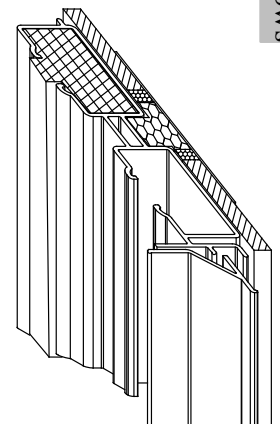

Wood Wood Double-Hung Windows Replacement Parts

Block & Tackle (Complete)

Continued from previous page

1-1/4" Block & Tackle Balance Assembly (Complete)

Glass Size	Part No.			
	White		Almond	
	Left	Right	Left	Right
40 x 14	084767	084766	084839	084838
40 x 16	084771	084770	012520	012519
40 x 20	084769	084768	084841	084840
40 x 22	084773	084772	084845	084844
40 x 24	041170	041171	041124	041125
40 x 26	084775	084774	084847	084846
40 x 28	012512	012511	012526	012525
40 x 24/36	015409	015410	015421	015422
40 x 30	012514	012513	012528	012527
40 x 32	084777	084776	084851	084850
40 x 34	012614	012615	084855	084854
40 x 36	084763	084762	012618	012619
40 x 40	084942	084943	084930	084931
40 x 42	084956	084957	084926	084927

Note: Part #'s include the Jambliner & Balance System

Jambliner Replacements

Jambliner Replacements

Glass Size	White		Almond	
	Left	Right	Left	Right
14	021530	021531	021502	021503
16	021532	021533	021504	021505
20	021534	021535	021506	021507
22	021536	021537	021508	021509
24	021538	021539	021510	021511
26	021540	021541	021512	021513
28	021542	021543	021514	021515
24/36	021546	021547	021518	021519
30	021544	021545	021516	021517
32	021548	021549	021520	021521
34	021550	021551	021522	021523
36	021552	021553	021524	021525
40	021554	021555	021526	021527
42	021556	021557	021528	021529

Tech Note: 1-1/4" Pocket Balance Assemblies will replace 1" Pocket Assemblies (order pair).

Wood Wood Double-Hung Windows