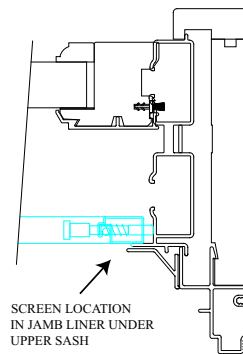

Wood Wood Double-Hung Windows Premium (Tilt) Replacement Parts

Half Screen

SCREEN FORMULA = GLASS WIDTH + 2
GLASS HEIGHT + 3 1/2

GLASS SIZE		SCREEN SIZE		
WIDTH	HEIGHT	WIDTH	HEIGHT	
16	X 14	18	X 17 1/2	
16	X 16	18	X 19 1/2	
16	X 20	18	X 23 1/2	
16	X 22	18	X 25 1/2	
16	X 24	18	X 27 1/2	
16	X 26	18	X 29 1/2	
16	X 28	18	X 31 1/2	
16	X 32	18	X 35 1/2	
16	X 34	18	X 37 1/2	
16	X 36	18	X 39 1/2	
16	X 40	18	X 43 1/2	
16	X 42	18	X 45 1/2	
20	X 14	22	X 17 1/2	
20	X 16	22	X 19 1/2	
20	X 20	22	X 23 1/2	
20	X 22	22	X 25 1/2	
20	X 24	22	X 27 1/2	
20	X 26	22	X 29 1/2	
20	X 28	22	X 31 1/2	
20	X 32	22	X 35 1/2	
20	X 34	22	X 37 1/2	
20	X 36	22	X 39 1/2	
20	X 40	22	X 43 1/2	
20	X 42	22	X 45 1/2	
24	X 14	26	X 17 1/2	
24	X 16	26	X 19 1/2	
24	X 20	26	X 23 1/2	
24	X 22	26	X 25 1/2	
24	X 24	26	X 27 1/2	
24	X 26	26	X 29 1/2	
24	X 28	26	X 31 1/2	
24	X 32	26	X 35 1/2	
24	X 34	26	X 37 1/2	
24	X 36	26	X 39 1/2	
24	X 40	26	X 43 1/2	
24	X 42	26	X 45 1/2	
28	X 14	30	X 17 1/2	
28	X 16	30	X 19 1/2	
28	X 20	30	X 23 1/2	
28	X 22	30	X 25 1/2	
28	X 24	30	X 27 1/2	
28	X 26	30	X 29 1/2	
28	X 28	30	X 31 1/2	
28	X 32	30	X 35 1/2	
28	X 34	30	X 37 1/2	
28	X 36	30	X 39 1/2	
28	X 40	30	X 43 1/2	
28	X 42	30	X 45 1/2	
32	X 14	34	X 17 1/2	
32	X 16	34	X 19 1/2	
32	X 20	34	X 23 1/2	
32	X 22	34	X 25 1/2	
32	X 24	34	X 27 1/2	
32	X 26	34	X 29 1/2	
32	X 28	34	X 31 1/2	
32	X 32	34	X 35 1/2	
32	X 34	34	X 37 1/2	
32	X 36	34	X 39 1/2	
32	X 40	34	X 43 1/2	
32	X 42	34	X 45 1/2	
36	X 14	38	X 17 1/2	
36	X 16	38	X 19 1/2	
36	X 20	38	X 23 1/2	
36	X 22	38	X 25 1/2	
36	X 24	38	X 27 1/2	
36	X 26	38	X 29 1/2	
36	X 28	38	X 31 1/2	
36	X 32	38	X 35 1/2	
36	X 34	38	X 37 1/2	
36	X 36	38	X 39 1/2	
36	X 40	38	X 43 1/2	
36	X 42	38	X 45 1/2	

Wood Wood
Double-Hung Windows