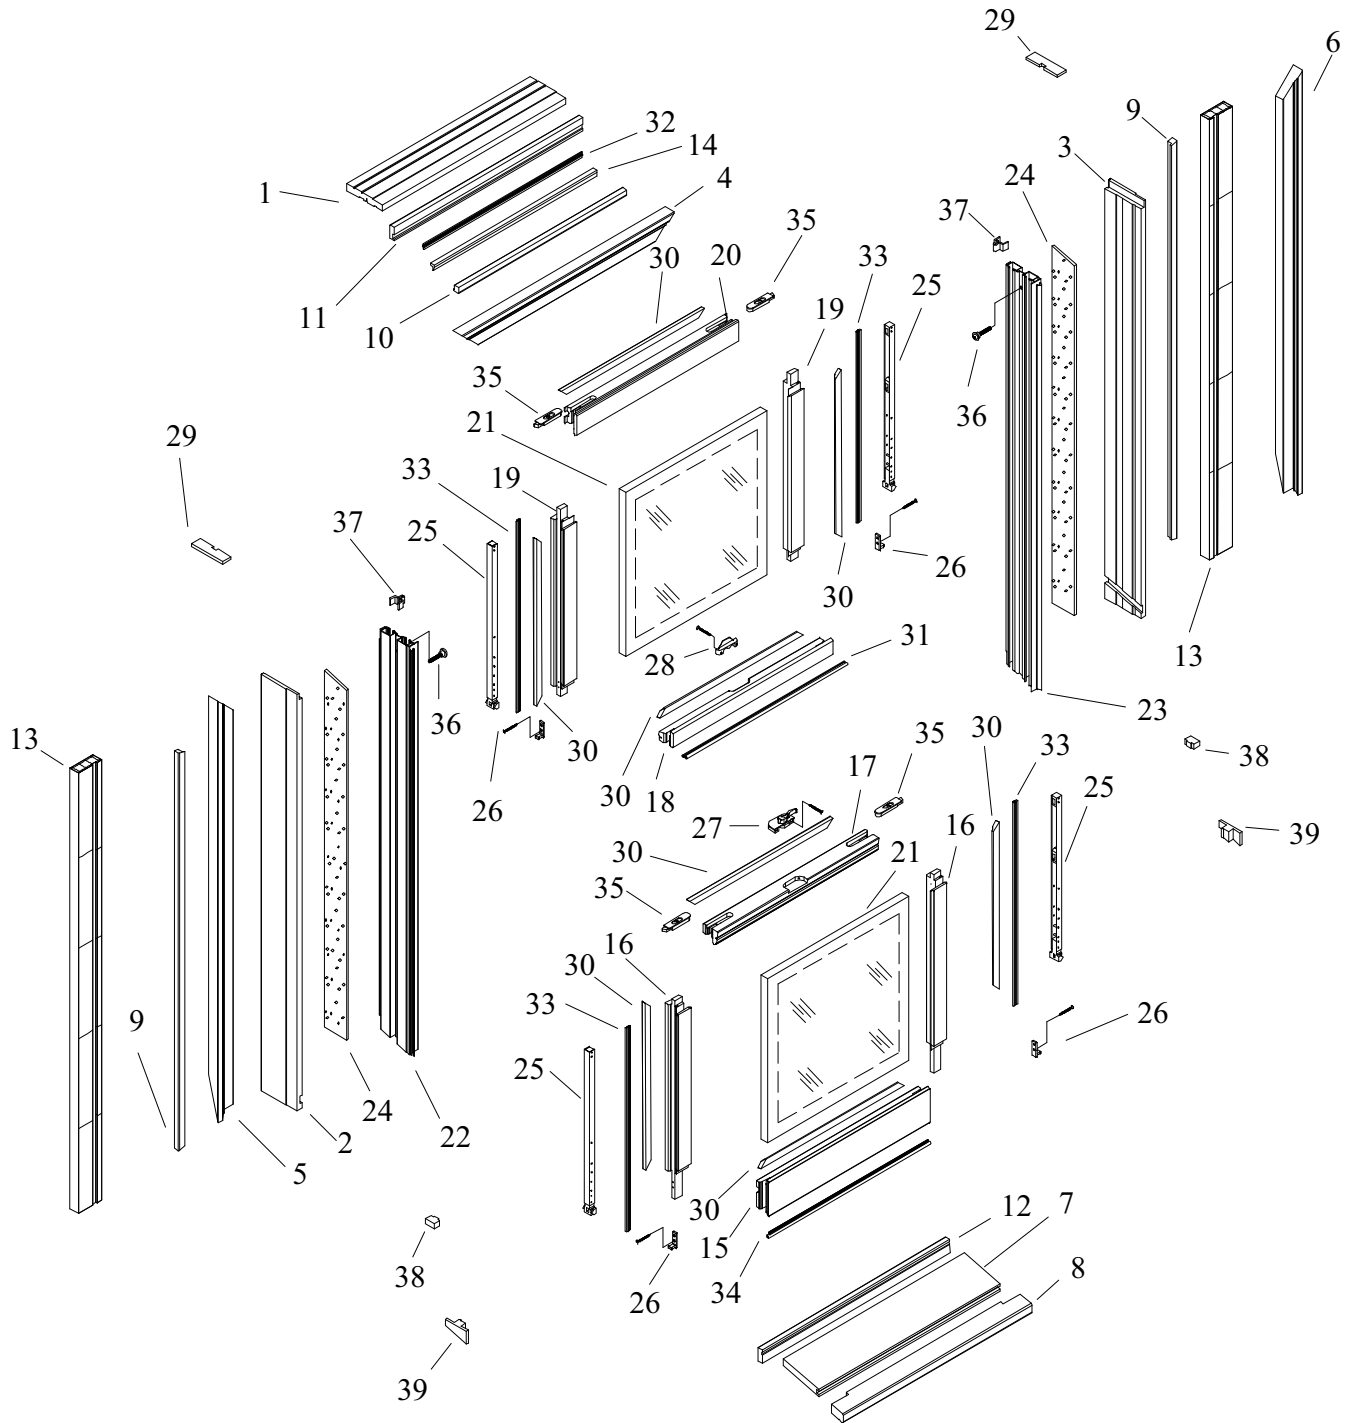

Exploded View

Wood Wood
Double-Hung Windows

Wood Wood Double-Hung Windows Replacement Parts

Parts List

| Item No. | Description |
|----------|----------------------------------|
| 1. | Head Jamb |
| 2. | Left Side Jamb |
| 3. | Right Side Jamb |
| 4. | Head Brickmould |
| 5. | Left Side Brickmould |
| 6. | Right Side Brickmould |
| 7. | Sill Jamb |
| 8. | Sill Nosing |
| 9. | Side Blind Stop |
| 10. | Head Blind Stop |
| 11. | Head Inside Liner |
| 12. | Sill Inside Liner |
| 13. | Right & Left Inside Liner |
| 14. | Head Parting Stop |
| 15. | Bottom Rail |
| 16. | Bottom Sash Stile |
| 17. | Bottom Checkrail |
| 18. | Top Checkrail |
| 19. | Top Sash Stile |
| 20. | Top Rail |
| 21. | Glass |
| 22. | Left Side Jambliner |
| 23. | Right Side Jambliner |
| 24. | Jambliner Foam |
| 25. | Block & Tackle Assembly |
| 26. | Pivot Pin |
| 27. | Checkrail Lock |
| 28. | Checkrail Keeper |
| 29. | Balance Head Gasket |
| 30. | Glazing Bead |
| 31. | Top Checkrail Weatherstrip |
| 32. | Head Jamb Weatherstrip |
| 33. | Stile Weatherstrip |
| 34. | Bottom Rail Weatherstrip |
| 35. | Tilt Latch |
| 36. | Balance Hanger Screws & Grommets |
| 37. | Sash Bumper |
| 38. | Balance Jamb Plug |
| 39. | Balance Support Block |