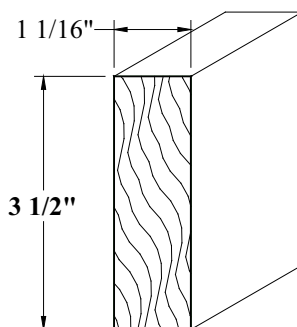

L/F 2-1/2" Flat Casing (Not Shown on Exploded View)

	Primed Part No.	Natural Part No.
2-1/2" Flat Casing		
L/F WDWD DH Flat Casing	205887	205886
3-1/2" Flat Casing		
L/F WDWD DH Flat Casing	204408	204407
5" Flat Casing		
L/F WDWD DH Flat Casing	F200692	F200693