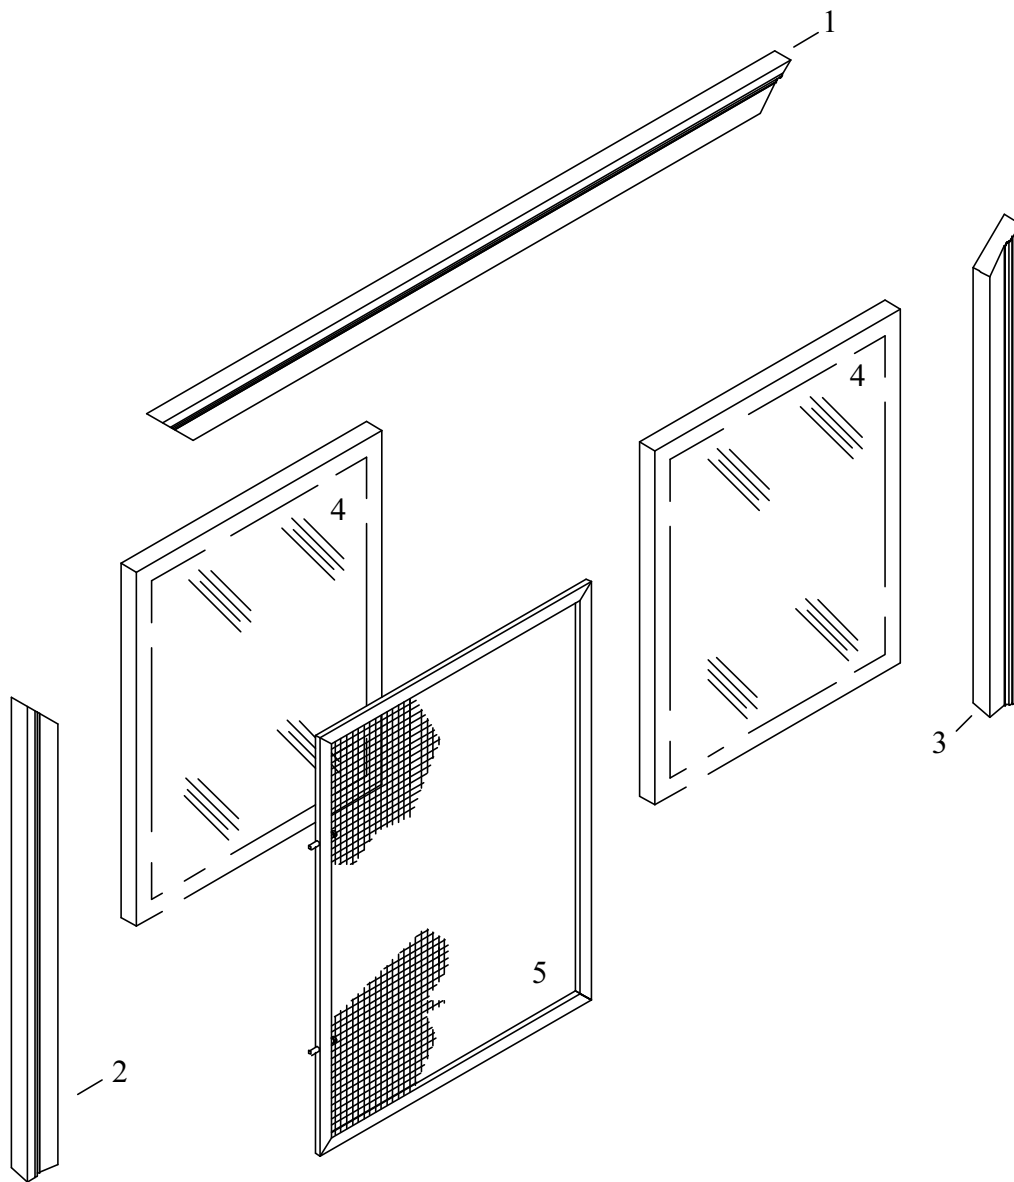

Wood Wood Horizontal Sliding Windows Replacement Parts

Table of Contents

Exploded View	1
Parts List	2
Brickmoulds	3
Glass	4
Screens	5

Exploded View

Wood Wood Horizontal Sliding Windows Replacement Parts

Parts List

Item No.	Description
1.	Head Brickmould
2.	Left Side Brickmould
3.	Right Side Brickmould
4.	3/4" Insulating Glass
5.	Fiberglass Mesh Screen

Brickmoulds, Stops and Tracks

Item #1

Head Brickmould Part No.

16 WSL Head Brickmould	200349
20 WSL Head Brickmould	200350
24 WSL Head Brickmould	200351
28 WSL Head Brickmould	200352
32 WSL Head Brickmould	200353
16-20-16 Tri-Slide Head Brickmould	201653
20-24-20 Tri-Slide Head Brickmould	201338
24-28-24 Tri-Slide Head Brickmould	201339
20-40-20 Tri-Slide Head Brickmould	201076
20-48-20 Tri-Slide Head Brickmould	201177
L/F Brickmould	200957