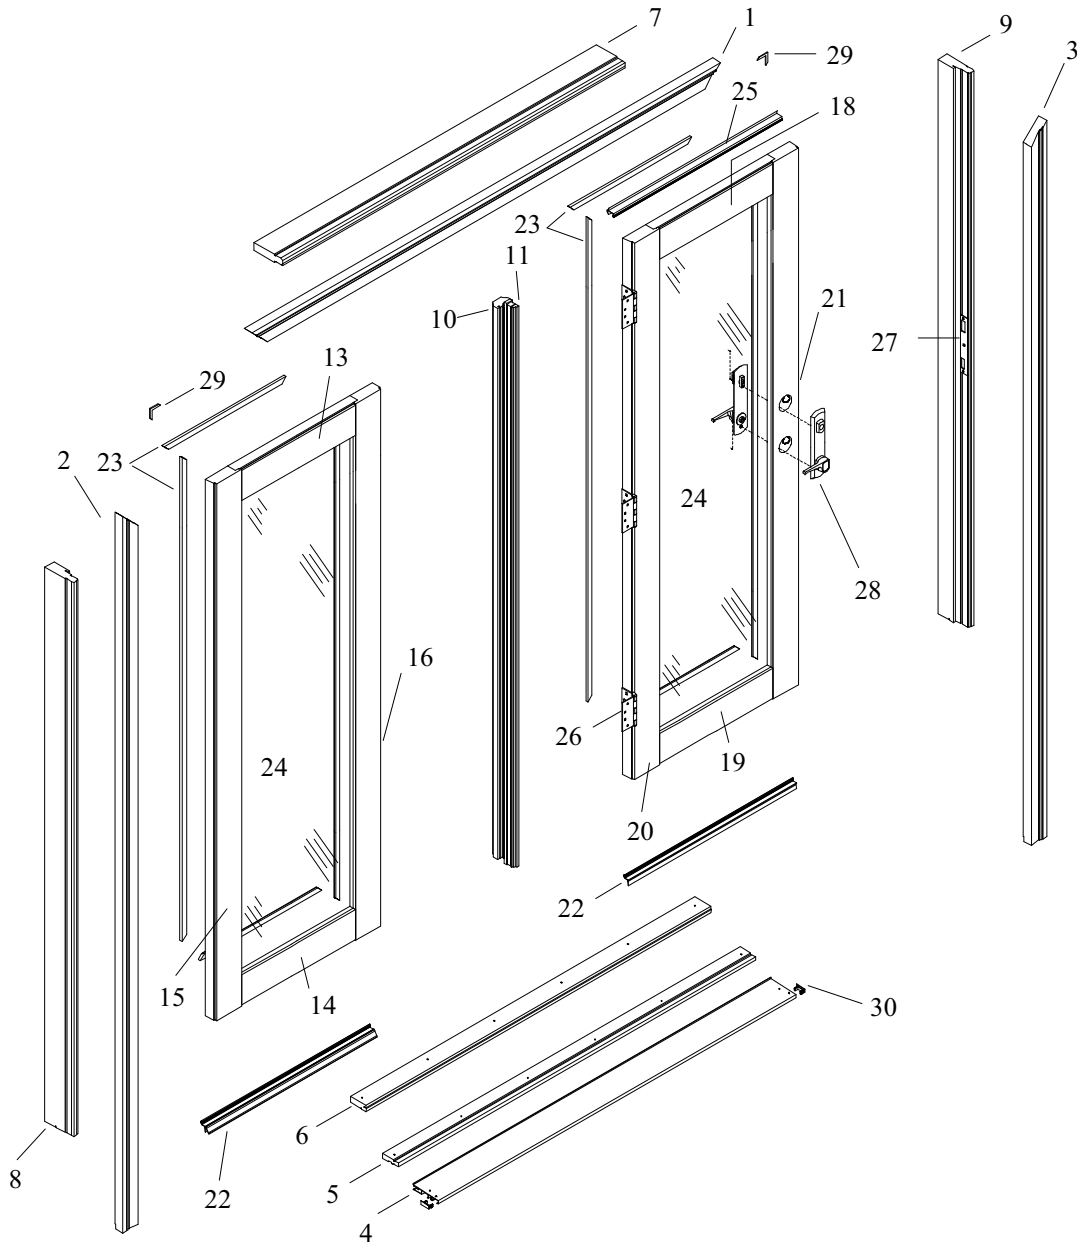

Wood Wood Outswing Patio Doors Replacement Parts

Table of Contents

Exploded View	428
Parts List	429
Brickmoulds, Thresholds and Stops	430 – 432
Glass Bead	433
Glass	434
Panel Assembly	435
Insulating Panel	435
Low-E Panel	435
Low-E Climate Control Panel	435
Low-E Super Sun Blocker Panel	435
Handle Packages	436
3-Point Hardware, Exploded View	437 – 438
3-Point Hardware, Prior to 11/2002	437
3-Point Hardware, Current	438
Handle Packages, 3-Point Hardware	439 – 440
Active Handle Packages	439
Semi-Active Handle Packages	440
Dummy Handle Package	440
Miscellaneous Options	440
Miscellaneous	441 – 443
Swing Patio Hardware	441
Fastener Schedule	441
Weatherstripping/Miscellaneous	442 – 443
Elevations	444 – 448

Exploded View

Wood Wood
Outswing Patio Doors

Wood Wood Outswing Patio Doors Replacement Parts

Parts List

Item No.	Description
1.	Head Brickmould
2.	Left Side Brickmould
3.	Right Side Brickmould
4.	Aluminum Sill
5.	Subsill
6.	Oak Threshold
7.	Head Jamb
8.	Left Side Jamb
9.	Right Side Jamb
10.	Astragal (Mull) Cap
11.	Astragal (Mull) Jamb
12.	Stationary Panel (Includes 14 through 17)
13.	Top Rail
14.	Bottom Rail
15.	Left Stile
16.	Right Stile
17.	Operating Panel (Includes 19 through 22)
18.	Top Rail
19.	Bottom Rail
20.	Left Stile
21.	Right Stile
22.	Bottom Door Sweep
23.	Wood Exterior Glazing Bead
24.	Glass
25.	Top Rail Seal - Active
26.	Solid Brass Hinge
27.	Strike Plate - Latch and Deadbolt (1 piece)
28.	Lockset - Standard
29.	Corner Keys
30.	End Cap