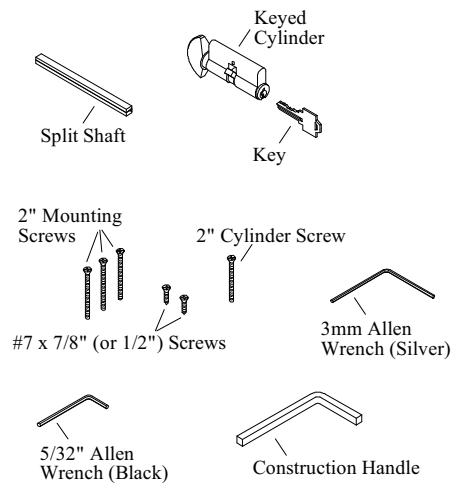

ACTIVE DOOR PARTS

FRENCH SWING SEMI-ACTIVE DOOR PARTS

Right Side Jamb

#6 x 1-1/4" Screw - Qty 13
085469

#8 x 3/4" SS Screw
038684

Wood Wood Outswing Patio Doors Replacement Parts

Handle Packages, 3-Point Hardware

Active Handle Packages

Qty.	Description	Part No.
	Antique Brass Trim and Handle Set	013328
	Bright Brass Trim and Handle Set	013252
	White Trim and Handle Set	013342
	Brushed Chrome Trim and Handle Set	085429
	Polished Chrome Trim and Handle Set	085431
	Oil Rubbed Trim and Handle Set	085427
Above packages include:		
1	Exterior Escutcheon Plate	
1	Interior Escutcheon Plate	
2	Lever Handles	
1	Split Shaft	012330
1	Keyed Cylinder	
2	Keys	
3	2" Mounting Screws - Antique Brass or	025691
	2" Mounting Screws - Bright Brass or	025690
	2" Mounting Screws - White or	070545
	2" Mounting Screws - Oil Rubbed	093963
2	# 7 x 7/8" Screws	
2	# 7 x 1/2" Screws	
1	2" Cylinder Screw	
2	M6 x 12 Brass Set Screw (for lever handles)	035870
1	3mm Allen Wrench - Silver (for handle setscrew)	
1	5/32" Allen Wrench - Black (for roller cam adjustment)	
1	Construction Handle	024096
1	Black Foam Backplate Gasket	012217
1	Instruction Sheet	