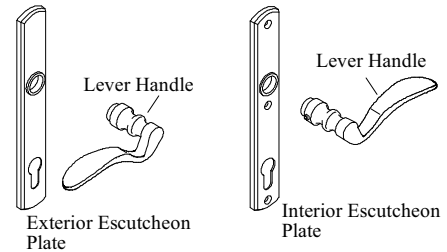

ACTIVE DOOR PARTS

FRENCH SWING SEMI-ACTIVE DOOR PARTS

Right Side Jamb

#6 x 1-1/4" Screw - Qty 13
085469

#8 x 3/4" SS Screw
038684

Wood Wood Outswing Patio Doors Replacement Parts

Handle Packages, 3-Point Hardware

Active Handle Packages

Qty.	Description	Part No.
	Antique Brass Trim and Handle Set	013328
	Bright Brass Trim and Handle Set	013252
	White Trim and Handle Set	013342
	Brushed Chrome Trim and Handle Set	085429
	Polished Chrome Trim and Handle Set	085431
	Oil Rubbed Trim and Handle Set	085427
Above packages include:		
1	Exterior Escutcheon Plate	
1	Interior Escutcheon Plate	
2	Lever Handles	
1	Split Shaft	012330
1	Keyed Cylinder	
2	Keys	
3	2" Mounting Screws - Antique Brass or	025691
	2" Mounting Screws - Bright Brass or	025690
	2" Mounting Screws - White or	070545
	2" Mounting Screws - Oil Rubbed	093963
2	# 7 x 7/8" Screws	
2	# 7 x 1/2" Screws	
1	2" Cylinder Screw	
2	M6 x 12 Brass Set Screw (for lever handles)	035870
1	3mm Allen Wrench - Silver (for handle setscrew)	
1	5/32" Allen Wrench - Black (for roller cam adjustment)	
1	Construction Handle	024096
1	Black Foam Backplate Gasket	012217
1	Instruction Sheet	