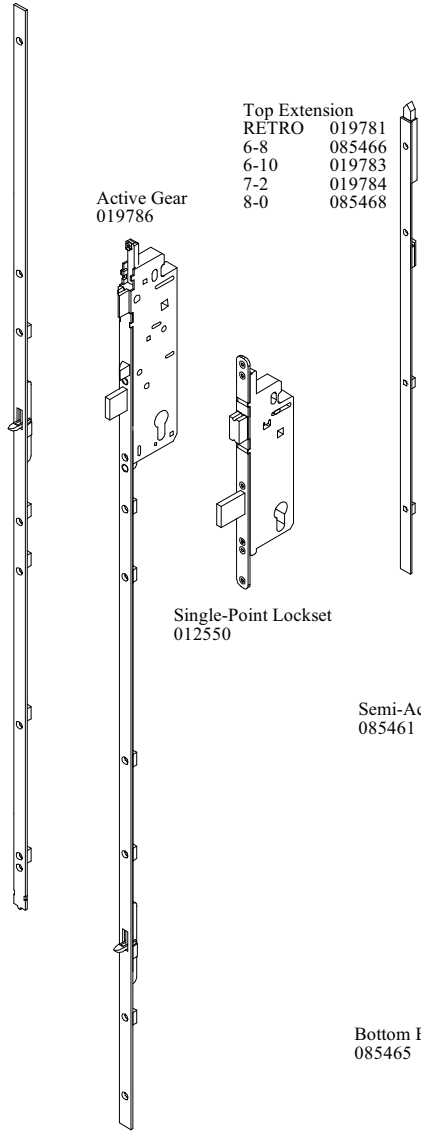

3-Point Hardware Exploded View

Wood Wood
Outswing Patio Doors

ACTIVE DOOR PARTS

FRENCH SWING SEMI-ACTIVE DOOR PARTS