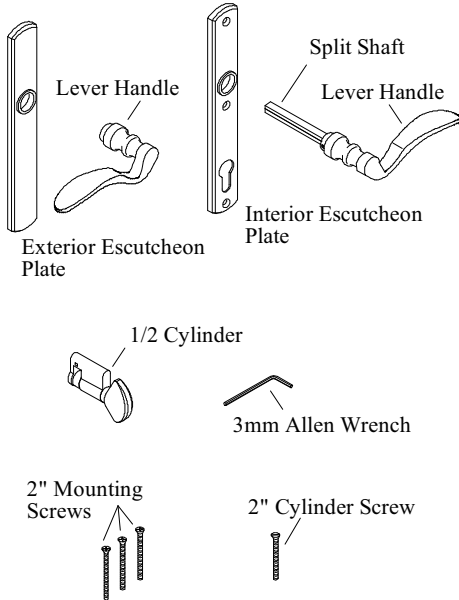

ACTIVE DOOR PARTS

FRENCH SWING SEMI-ACTIVE DOOR PARTS

Right Side Jamb

#6 x 1-1/4" Screw - Qty 13
085469

#8 x 3/4" SS Screw
038684

Wood Wood Outswing Patio Doors Replacement Parts

Handle Packages, 3-Point Hardware

Active Handle Packages

Qty.	Description	Part No.
	Antique Brass Trim and Handle Set	013328
	Bright Brass Trim and Handle Set	013252
	White Trim and Handle Set	013342
	Brushed Chrome Trim and Handle Set	085429
	Polished Chrome Trim and Handle Set	085431
	Oil Rubbed Trim and Handle Set	085427
Above packages include:		
1	Exterior Escutcheon Plate	
1	Interior Escutcheon Plate	
2	Lever Handles	
1	Split Shaft	012330
1	Keyed Cylinder	
2	Keys	
3	2" Mounting Screws - Antique Brass or	025691
	2" Mounting Screws - Bright Brass or	025690
	2" Mounting Screws - White or	070545
	2" Mounting Screws - Oil Rubbed	093963
2	# 7 x 7/8" Screws	
2	# 7 x 1/2" Screws	
1	2" Cylinder Screw	
2	M6 x 12 Brass Set Screw (for lever handles)	035870
1	3mm Allen Wrench - Silver (for handle setscrew)	
1	5/32" Allen Wrench - Black (for roller cam adjustment)	
1	Construction Handle	024096
1	Black Foam Backplate Gasket	012217
1	Instruction Sheet	

Note: Handle packages are complete and some items are also sold as individual pieces.

Note: Parts drawings not to scale.

Handle Packages, 3-Point Hardware

Wood Wood Outswing Patio Doors

Semi-Active Handle Packages