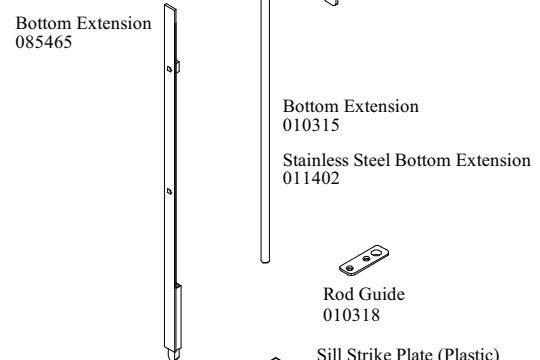

3-Point Hardware Exploded View

Wood Wood
Outswing Patio Doors

ACTIVE DOOR PARTS

FRENCH SWING SEMI-ACTIVE DOOR PARTS