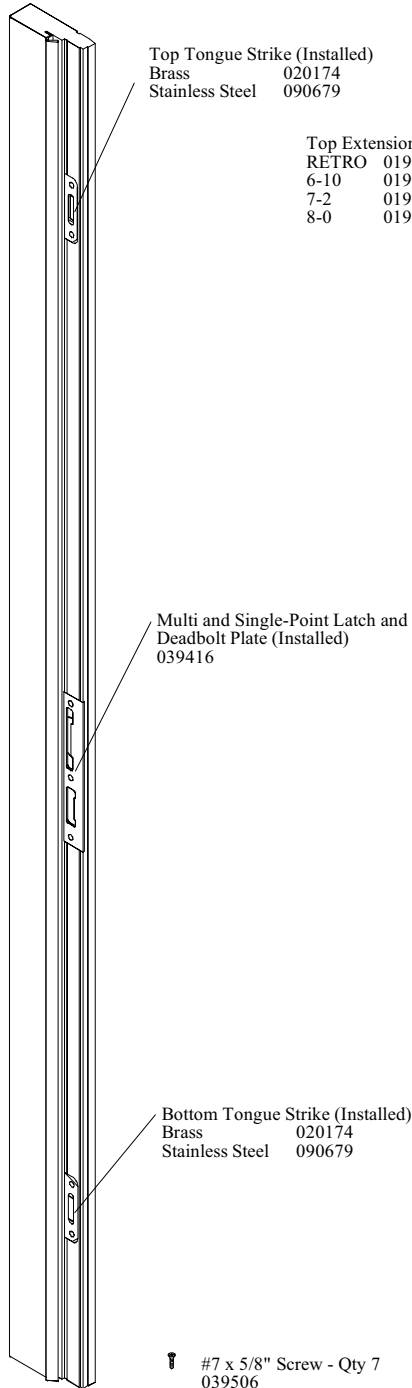

3-Point Hardware Exploded View

Wood Wood
Outswing Patio Doors

ACTIVE DOOR PARTS

FRENCH SWING SEMI-ACTIVE DOOR PARTS